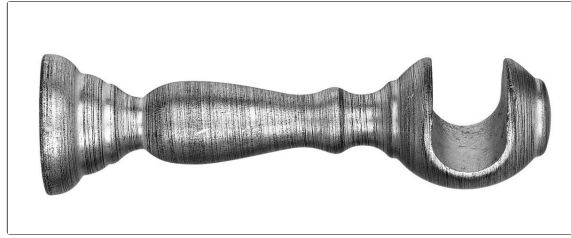

**PATTERN** BYB3511F  
**COLOR** Red Dstrsd Slvr 948

<b>BRAND</b>	<b>APPLICATION</b>
Byron & Byron	Hardware
<b>CATEGORY</b>	<b>BOOK</b>
Brackets	Byron & Byron Bespoke
<b>COLORS</b>	<b>STYLE</b>
Grey	Extended Cup
<b>MATERIALS</b>	<b>DATE BOOKED</b>
Wood	06/2020
<b>BASE</b>	<b>POLE DIAMETER</b>
2 3/8" (6.032 cm)	Compatible With All Pole Diameters
<b>LENGTH</b>	<b>PROJECTION</b>
8.62 in (21.91 cm)	7 1/8" (18.098 cm)
<b>PRODUCT NUMBER</b>	<b>COUNTRY</b>
1028113	United Kingdom