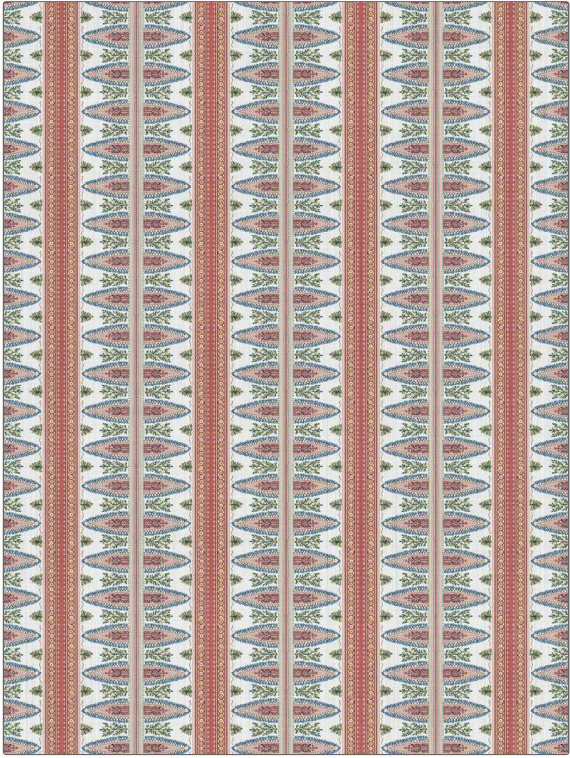

PATTERN 50410W Garden Row
COLOR Dahlia

BRAND	APPLICATION
Fabricut	Wallcovering
CATEGORIES	BOOK
Vinyls, ASTM-E84, Wallpaper, En 15102, Digital, Prints	Bloom & Lattice Wallcovering
COLORS	DESIGN TYPES
Pink, Red, Multi-Color	Floral, Novelty, Paisley, Stripes
SCALE	
Medium	

WIDTH	VERTICAL REPEAT	HORIZONTAL REPEAT	CONTENT
51.00 in (129.54 cm)	8.07 in (20.50 cm)	16.14 in (41.00 cm)	Face: 85% Cellulose, 15% Polyester, Backing: 100% Nonwoven
BACKING	FIRE CODES	PRODUCT NUMBER	DATE BOOKED
Untrimmed, Strippable, Nonwoven Backing	Passes ASTM-E84, Ce Mark Certified, Passes EN15102	1060901	08/2023
COUNTRY			
United Kingdom			