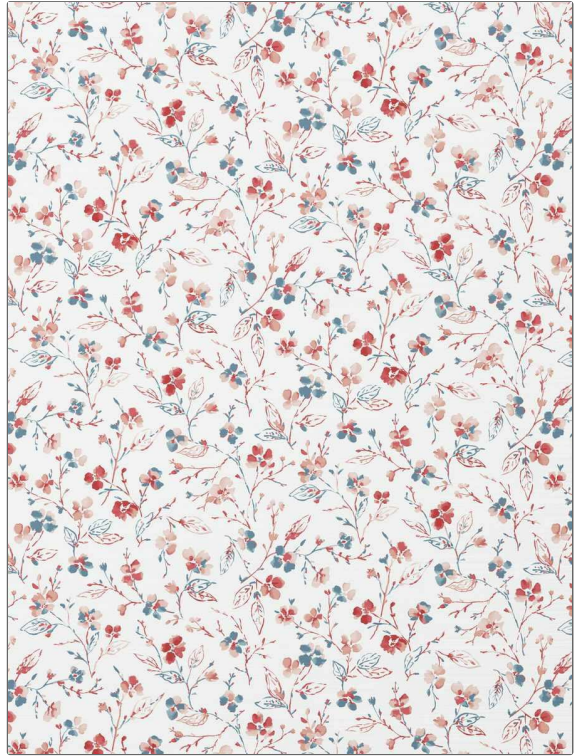

FABRICUT® Wallcovering Product Details

PATTERN 50408W Fairchild
COLOR Dahlia

BRAND

Fabricut

APPLICATION

Wallcovering

CATEGORIES

**Vinyls, ASTM-E84,
Wallpaper, En 15102,
Digital, Prints**

BOOK

**Bloom & Lattice
Wallcovering**

COLORS

**Aqua / Teal, Pink, Multi-
Color**

DESIGN TYPES

Floral, Print Pattern

SCALE

Medium

WIDTH

51.00 in (129.54 cm)

VERTICAL REPEAT

24.21 in (61.49 cm)

HORIZONTAL REPEAT

24.21 in (61.49 cm)

CONTENT

**Face: 85% Cellulose, 15%
Polyester, Backing: 100%
Nonwoven**