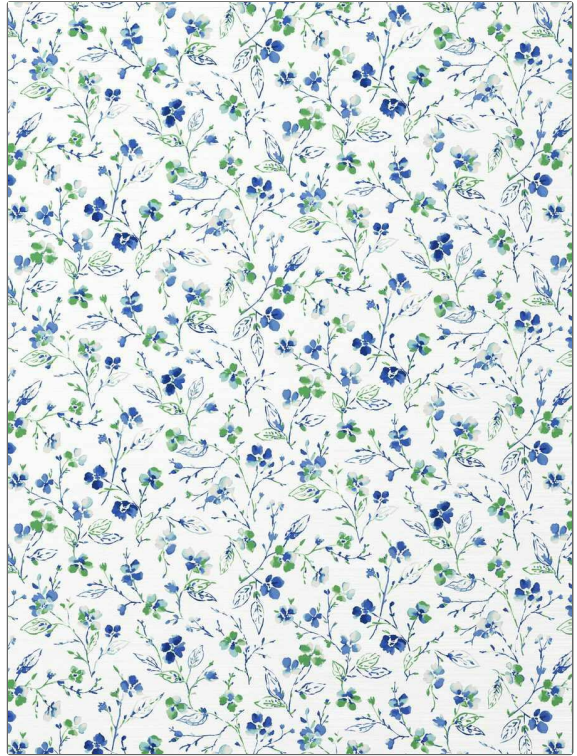

# FABRICUT® Wallcovering Product Details

**PATTERN** 50408W Fairchild  
**COLOR** 501

**BRAND**

**Fabricut**

**APPLICATION**

**Wallcovering**

**CATEGORIES**

**Vinyls, ASTM-E84,  
Wallpaper, En 15102,  
Digital, Prints**

**COLORS**

**Blue, Green**

**DESIGN TYPES**

**Floral, Print Pattern**

**SCALE**

**Medium**

**WIDTH**

**51.00 in (129.54 cm)**

**VERTICAL REPEAT**

**24.21 in (61.49 cm)**

**HORIZONTAL REPEAT**

**24.21 in (61.49 cm)**

**CONTENT**

**Face: 85% Cellulose, 15% Polyester, Backing: 100% Nonwoven**

**BACKING**

**Untrimmed, Strippable,  
Nonwoven Backing**