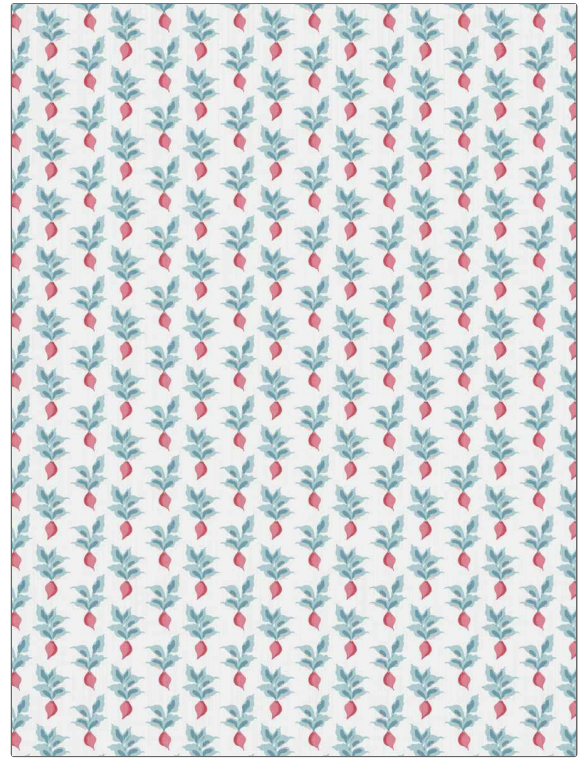

# FABRICUT® Wallcovering Product Details

**PATTERN** 50407W Radish Root  
**COLOR** Dahlia

**BRAND**  
**Fabricut**

**APPLICATION**  
**Wallcovering**

**CATEGORIES**  
**Vinyls, ASTM-E84, Wallpaper, En 15102, Digital, Prints**

**BOOK**  
**Bloom & Lattice Wallcovering**

**COLORS**  
**Aqua / Teal, Pink, Red**

**DESIGN TYPES**  
**Kids, Novelty, Print Pattern**

**SCALE**  
**Small**

WIDTH	VERTICAL REPEAT	HORIZONTAL REPEAT	CONTENT
51.00 in (129.54 cm)	5.53 in (14.05 cm)	6.91 in (17.55 cm)	Face: 85% Cellulose, 15% Polyester, Backing: 100% Nonwoven
BACKING	FIRE CODES	PRODUCT NUMBER	DATE BOOKED
Untrimmed, Strippable, Nonwoven Backing	Passes ASTM-E84, Ce Mark Certified, Passes EN15102	1064101	08/2023
COUNTRY	United Kingdom		