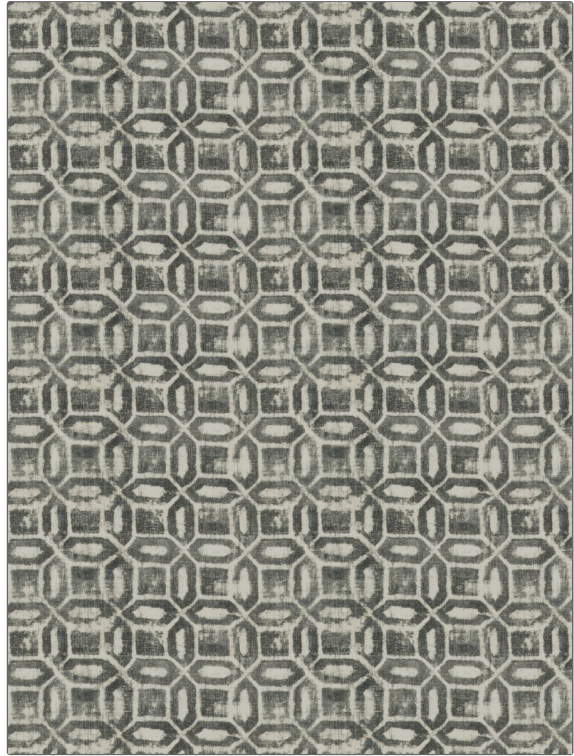

**PATTERN** Righteous  
**COLOR** Cloud

<b>BRAND</b>	<b>APPLICATION</b>
Fabricut	Fabric
<b>USES</b>	<b>CATEGORIES</b>
Bedding, Drapery, Multipurpose	Prints
<b>COLORS</b>	<b>DESIGN TYPES</b>
Grey	Global / Ethnic, Print Pattern, Diamond
<b>SCALE</b>	<b>RAILROADED</b>
Medium	Not Railroaded

<b>WIDTH</b>	<b>FINISH</b>	<b>VERTICAL REPEAT</b>	<b>HORIZONTAL REPEAT</b>
54.00 in (137.16 cm)	Soil & Stain Repellent Finish	6.70 in (17.02 cm)	13.50 in (34.29 cm)
<b>CONTENT</b>	<b>BACKING</b>	<b>FIRE CODES</b>	<b>DOUBLE RUBS</b>
100% Cotton		UFAC Class I, Passes NFPA 260	Exceeds 15,000 Double Rubs (Wyzenbeek Method)
<b>PRODUCT NUMBER</b>	<b>COUNTRY</b>	<b>CLEANING CODES</b>	
1211103	Pakistan	S	