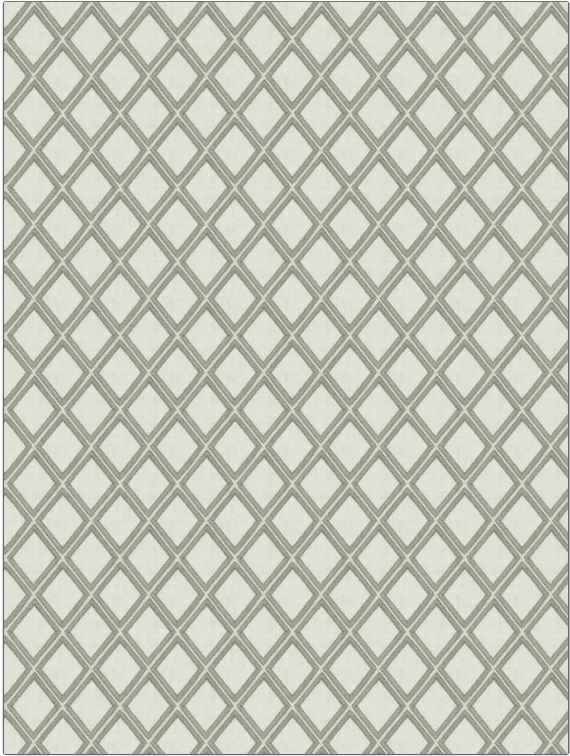

PATTERN Kastor Diamond
COLOR 04

BRAND	APPLICATION
Fabricut	Fabric
USES	CATEGORIES
Bedding, Drapery	Crewels / Embroideries
COLORS	DESIGN TYPES
Grey	Embroidery, Diamond
SCALE	RAILROADED
Small	Not Railroaded

WIDTH	VERTICAL REPEAT	HORIZONTAL REPEAT	CONTENT
51.00 in (129.54 cm)	3.50 in (8.89 cm)	2.75 in (6.98 cm)	Embroidery: 100% Polyester, Base: 100% Cotton
BACKING	PRODUCT NUMBER	COUNTRY	CLEANING CODES
	1301804	India	S