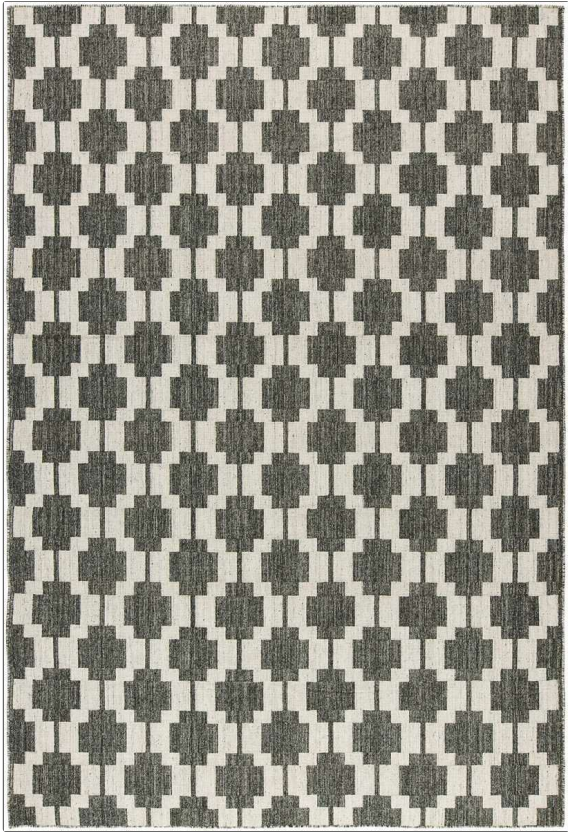

FABRICUT[®] Rug Product Details

PATTERN Kaladin
COLOR Granite

BRAND
Fabricut

APPLICATION
Rug

CATEGORIES
Flatweave, Hand Loom

BOOK
Fabricut Rug Binder Kaladin

COLORS
Black, Grey

DESIGN TYPES
Geometric, Contemporary / Modern

SCALE
Feature / Large

VERTICAL REPEAT	HORIZONTAL REPEAT	CONTENT	PRODUCT NUMBER
0.00 in (0.00 cm)	0.00 in (0.00 cm)	100% Wool	1381002
DATE BOOKED	COUNTRY		
03/2021	India		

ADDITIONAL PRODUCT NOTES

Rug Padding Is Recommended, Hand Loom, Flat Weave, Care Instruct For Flatwv Rugs