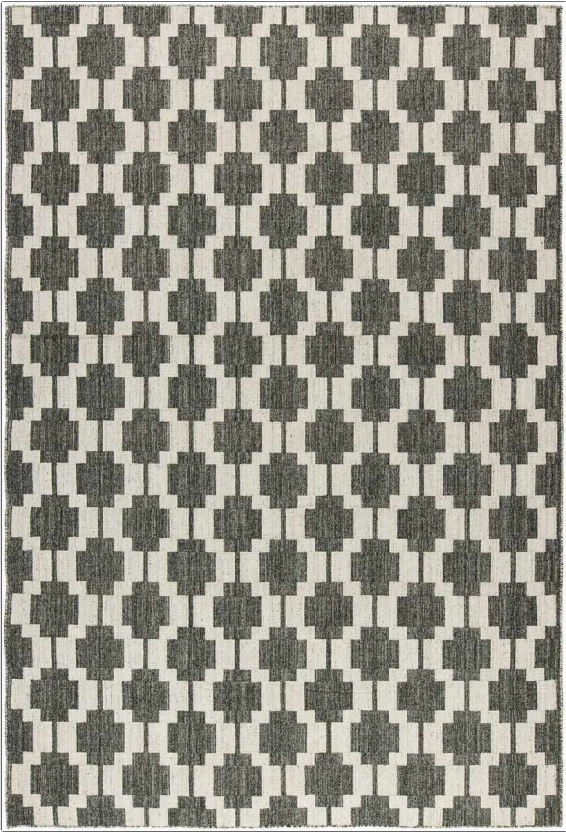

FABRICUT[®] Rug Product Details

PATTERN Kaladin
COLOR Granite

BRAND
Fabricut

APPLICATION
Rug

CATEGORIES
Flatweave, Hand Loom

BOOK
**Fabricut Rug Collection
 Kaladin**

COLORS
Black, Grey

DESIGN TYPES
**Geometric, Contemporary /
 Modern**

SCALE
Feature / Large

VERTICAL REPEAT	HORIZONTAL REPEAT	CONTENT	PRODUCT NUMBER
0.00 in (0.00 cm)	0.00 in (0.00 cm)	100% Wool	1381002
DATE BOOKED	COUNTRY		
03/2021	India		

ADDITIONAL PRODUCT NOTES
 Rug Padding Is Recommended, Hand Loom, Flat Weave, Care Instruct For Flatwv Rugs