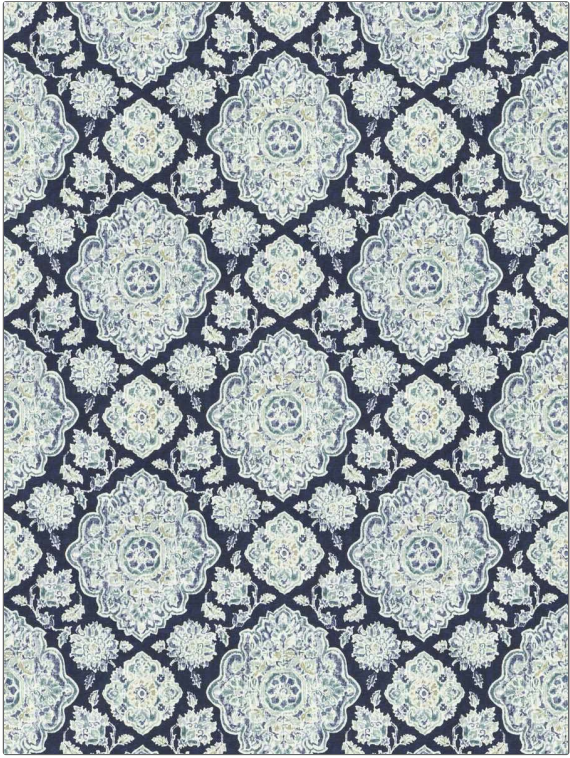

PATTERN Idris
COLOR 03

BRAND	APPLICATION
Fabricut	Fabric
USES	CATEGORIES
Bedding, Drapery, Multipurpose	Prints
COLORS	DESIGN TYPES
Navy	Print Pattern, Medallion, Damask
SCALE	RAILOADED
Large	Not Railed

WIDTH	VERTICAL REPEAT	HORIZONTAL REPEAT	CONTENT
54.00 in (137.16 cm)	27.00 in (68.58 cm)	27.00 in (68.58 cm)	70% Viscose, 30% Linen
BACKING	DOUBLE RUBS	PRODUCT NUMBER	COUNTRY
	Exceeds 30,000 Double Rubs (Wyzenbeek Method)	1471703	Spain
CLEANING CODES			
S			