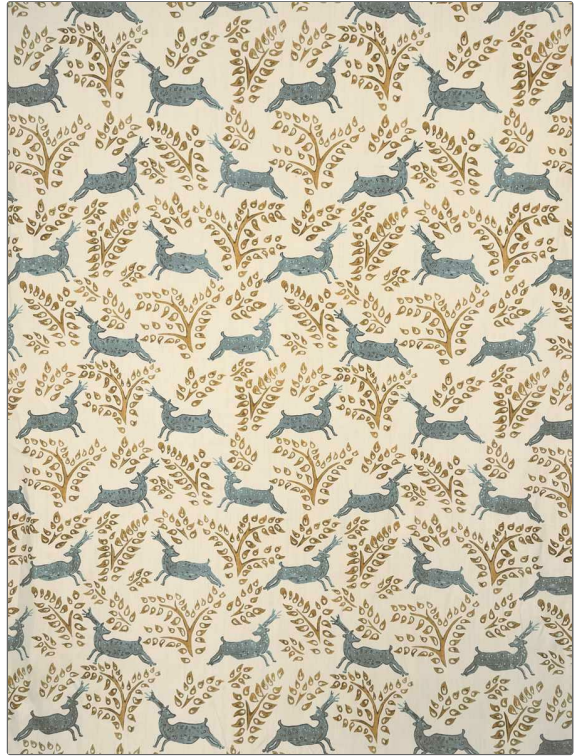

PATTERN Deer Deer
COLOR 01

BRAND Jean Monro
APPLICATION Fabric

USES Bedding, Drapery, Multipurpose
CATEGORIES Prints, Linen

COLORS Blue, Gold
DESIGN TYPES Animal, Novelty

SCALE Large
RAILOADED Not Railed

WIDTH	VERTICAL REPEAT	HORIZONTAL REPEAT	CONTENT
52.00 in (132.08 cm)	25.50 in (64.77 cm)	52.00 in (132.08 cm)	100% Linen
BACKING	PRODUCT NUMBER	COUNTRY	CLEANING CODES
	1477901	Thailand	S

ADDITIONAL PRODUCT NOTES
 Half Drop Repeat