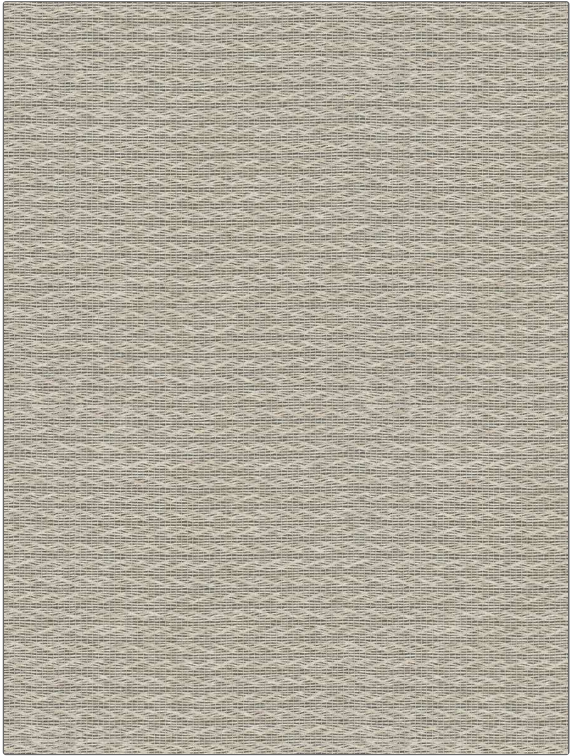

PATTERN Coptic
COLOR Pumice

BRAND	APPLICATION
Fabricut	Fabric
USES	CATEGORIES
Drapery	Casements
BOOK	COLORS
Skyline	Beige, Off White / Ivory
DESIGN TYPES	RAILROADED
Texture Plain	Not Railed

WIDTH	VERTICAL REPEAT	HORIZONTAL REPEAT	CONTENT
52.00 in (132.08 cm)	0.00 in (0.00 cm)	0.00 in (0.00 cm)	100% Polyester
BACKING	PRODUCT NUMBER	DATE BOOKED	COUNTRY
	1492403	01/2024	Turkey
CLEANING CODES			
S			