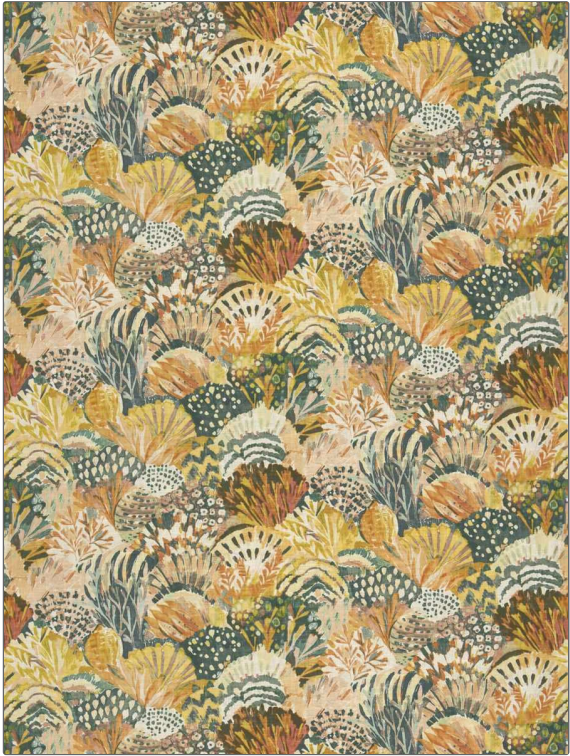

**PATTERN** Astella  
**COLOR** 04

<b>BRAND</b>	<b>APPLICATION</b>
Fabricut	Fabric
<b>USES</b>	<b>CATEGORIES</b>
Bedding, Drapery, Multipurpose	Prints, Linen
<b>COLORS</b>	<b>DESIGN TYPES</b>
Gold, Green, Orange / Spice, Multi-Color	Print Pattern, Contemporary / Modern, Abstract
<b>SCALE</b>	<b>RAILROADED</b>
Large	Not Railroaded

<b>WIDTH</b>	<b>VERTICAL REPEAT</b>	<b>HORIZONTAL REPEAT</b>	<b>CONTENT</b>
53.00 in (134.62 cm)	25.00 in (63.50 cm)	27.00 in (68.58 cm)	55% Linen, 45% Viscose
<b>BACKING</b>	<b>DOUBLE RUBS</b>	<b>PRODUCT NUMBER</b>	<b>COUNTRY</b>
	Exceeds 18,000 Double Rubs	1508404	United Kingdom
<b>CLEANING CODES</b>			
S			

**ADDITIONAL PRODUCT NOTES**

Passes 18,000 Martindale Tst, Half Drop Repeat, Exclusive Pattern