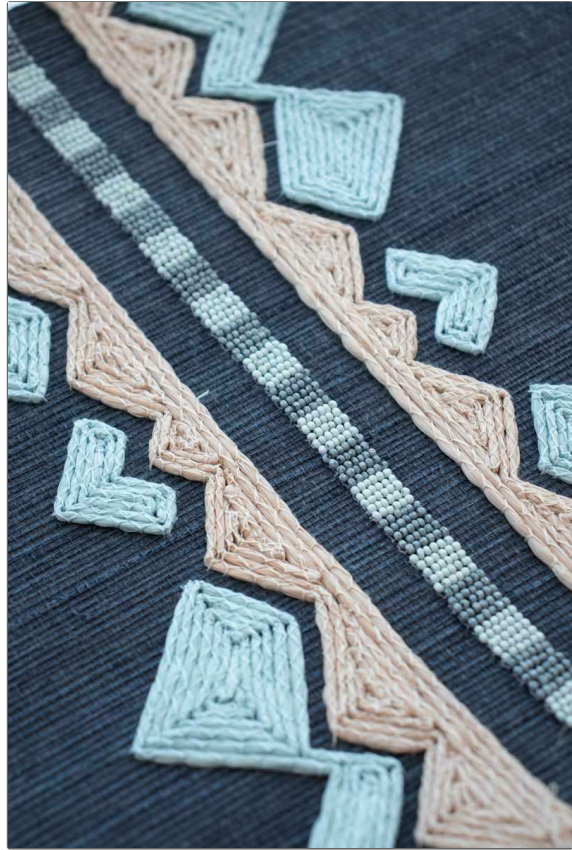

FABRICUT® Wallcovering Product Details

PATTERN Chenini WP
COLOR 501

BRAND

The Vale London

APPLICATION

Wallcovering

CATEGORIES

ASTM-E84, Wallpaper,
Glass Bead

COLORS

Light Blue

DESIGN TYPES

Geometric / Abstract,
Global / Ethnic, Stripes

SCALE

Large

WIDTH

36.00 in (91.44 cm)

VERTICAL REPEAT

15.75 in (40.00 cm)

HORIZONTAL REPEAT

17.00 in (43.18 cm)

CONTENT

Face: 75% Sisal, 15% Raffia,
7% Glass, 3% Viscose,
Backing: 100% Paper

BACKING

Untrimmed, Strippable