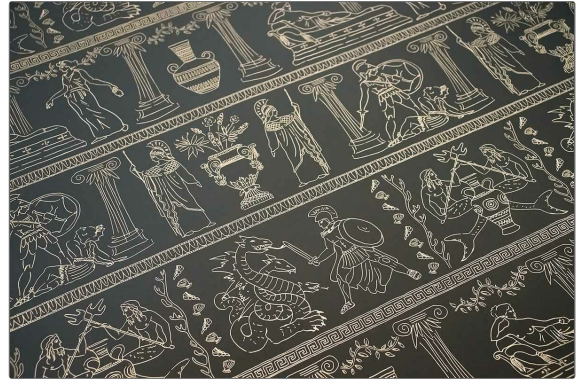

PATTERN Hesione Wallpaper
COLOR Charcoal

BRAND
The Vale London

APPLICATION
Wallcovering

CATEGORIES
Non - Woven, ASTM-E84, Wallpaper, En 15102

BOOK
The Hyde Collection

COLORS
Black

DESIGN TYPES
Global / Ethnic, Novelty

SCALE
Large

WIDTH	VERTICAL REPEAT	HORIZONTAL REPEAT	CONTENT
27.00 in (68.58 cm)	15.00 in (38.10 cm)	27.00 in (68.58 cm)	48% Cellulose, 30% Mineral Filler, 15% Binder, 7% Polyester
BACKING	FIRE CODES	PRODUCT NUMBER	DATE BOOKED
Pretrimmed	Passes ASTM-E84, Ce Mark Certified, Passes EN15102	1522105	02/2023
COUNTRY			
England			

ADDITIONAL PRODUCT NOTES

Pretrimmed, Lead Free, Paste The Wall, Ce Mark Certified, Passes EN15102, Straight / Side Match, Straight / Side Match, Peelable, Spongeable