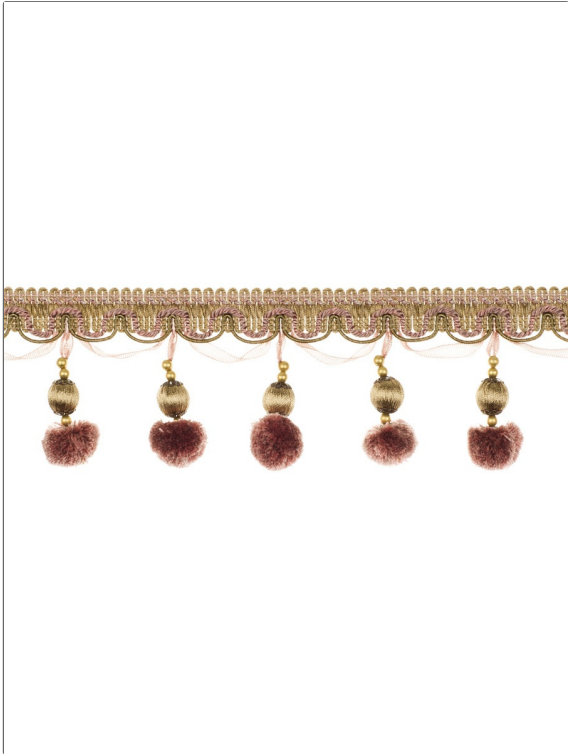

FABRICUT[®] Trimming Product Details

PATTERN Pleasure
COLOR Light Amethyst

BRAND
Application
Fabricut Trimming

CATEGORIES
Colors
Beaded, Tassel / Onion / Ball Fringe Lavender / Purple

VERTICAL REPEAT	HORIZONTAL REPEAT	CONTENT	PRODUCT NUMBER
0.00 in (0.00 cm)	0.00 in (0.00 cm)	36% Acrylic, 21% Wooden Beads, 17% Acetate, 13% Me, Tal Parts, 5% Plastic Bead, 5% Polyester, 3%polyam, Ide	1529625
COUNTRY			
Turkey			

ADDITIONAL PRODUCT NOTES
 Beaded Tassel Fringe, Header Width: 1.00 In, Total Length: 3.00 In