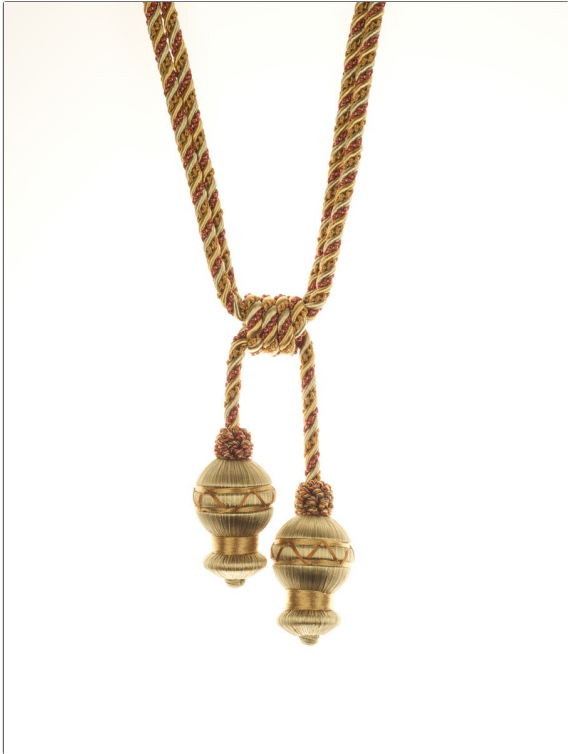

FABRICUT[®] Trimming Product Details

PATTERN	Chocolate
COLOR	Foliage
BRAND	APPLICATION
Fabricut	Trimming
USES	CATEGORIES
Window	Tieback - Double Tassel
COLORS	
Light Green, Red, Multi-Color	

VERTICAL REPEAT	HORIZONTAL REPEAT	CONTENT	PRODUCT NUMBER
0.00 in (0.00 cm)	0.00 in (0.00 cm)	40% Plastic Mould, 27% Cotton, 15% Acetate, 9% Pol, Yester, 9% Plastic Parts	1530413
COUNTRY			
Turkey			

ADDITIONAL PRODUCT NOTES
Double Tieback, Spread: 39.00 In, Total Length: 26.00 In, Overall Tassel Body: 4.00 In, Cord Diameter: 0.375 In, Tassel Diameter: 0.375 In