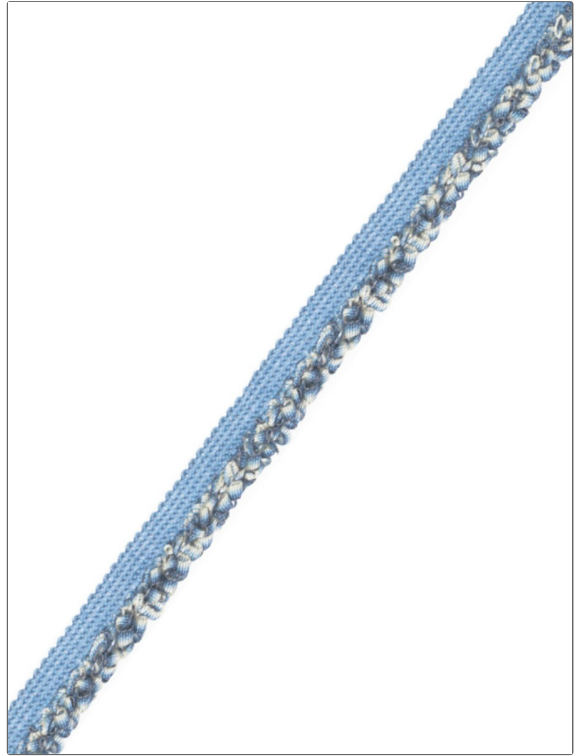

# FABRICUT<sup>®</sup> Trimming Product Details

**PATTERN** Cairo  
**COLOR** Bluebell

**BRAND**

**Fabricut**

**APPLICATION**

**Trimming**

**USES**

**Bedding, Window,  
Accessories, Furniture**

**CATEGORIES**

**Cord With Tape**

**COLORS**

**Blue, Light Blue**

**VERTICAL REPEAT**

**0.00 in (0.00 cm)**

**HORIZONTAL REPEAT**

**0.00 in (0.00 cm)**

**CONTENT**

**44% Acetate, 28%  
Polyester, 14% Viscose,  
14% Acrylic**

**PRODUCT NUMBER**

**1657103**

**COUNTRY**

**Italy**

**ADDITIONAL PRODUCT NOTES**

**Exclusive Pattern, Cord On Tape, Cord Diameter: 0.50 In**