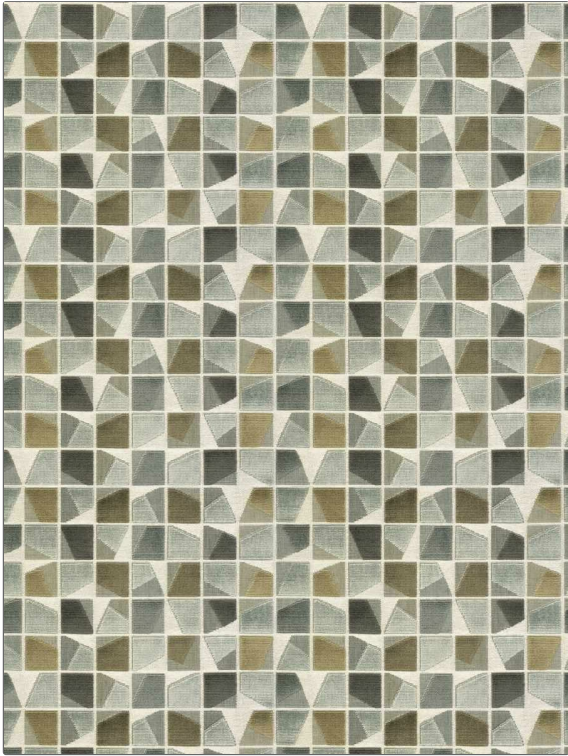

**PATTERN** Shattered Box  
**COLOR** Storm

<b>BRAND</b>	<b>APPLICATION</b>
Fabricut	Fabric
<b>USES</b>	<b>CATEGORIES</b>
Upholstery	Velvet / Grospoint, Wovens
<b>BOOK</b>	<b>COLORS</b>
Modern Home (4 Books) Moon Storm	Grey
<b>DESIGN TYPES</b>	<b>SCALE</b>
Geometric, Contemporary / Modern	Medium
<b>RAILROADED</b>	
Not Railroaded	

<b>WIDTH</b>	<b>VERTICAL REPEAT</b>	<b>HORIZONTAL REPEAT</b>	<b>CONTENT</b>
54.00 in (137.16 cm)	10.78 in (27.38 cm)	13.78 in (35.00 cm)	49% Viscose, 49% Polyester, 2% Cotton
<b>BACKING</b>	<b>FIRE CODES</b>	<b>DOUBLE RUBS</b>	<b>PRODUCT NUMBER</b>
	UFAC Class I / NFPA 260	Exceeds 30,000 Double Rubs (Wyzenbeek Method)	1836901
<b>DATE BOOKED</b>	<b>COUNTRY</b>	<b>CLEANING CODES</b>	
07/2024	Belgium	S	