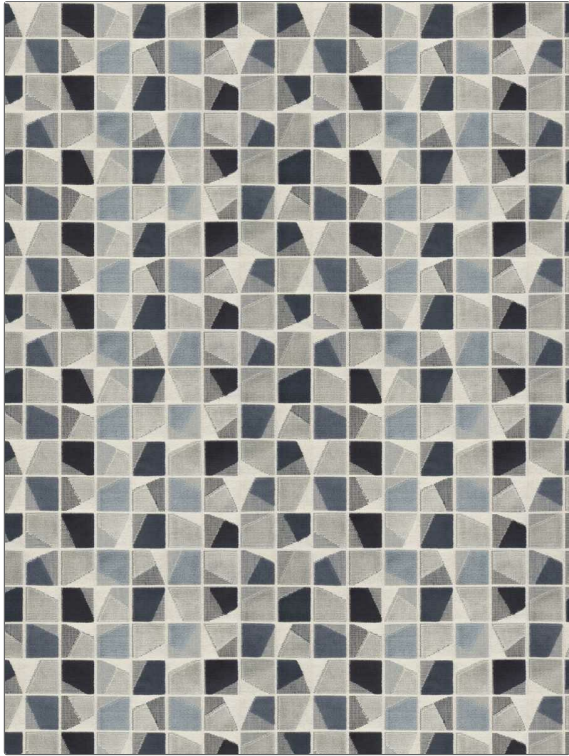

PATTERN Shattered Box
COLOR Blue

BRAND	APPLICATION
Fabricut	Fabric
USES	CATEGORIES
Upholstery	Velvet / Grospoint, Wovens
BOOK	COLORS
Modern Home (4 Books) Rapid Blues	Blue, Navy
DESIGN TYPES	SCALE
Geometric, Contemporary / Modern	Medium
DIRECTION SHOWN	
Up the Bolt	

WIDTH	VERTICAL REPEAT	HORIZONTAL REPEAT	CONTENT
54.00 in (137.16 cm)	10.78 in (27.38 cm)	13.78 in (35.00 cm)	49% Viscose, 49% Polyester, 2% Cotton
BACKING	FIRE CODES	DOUBLE RUBS	PRODUCT NUMBER
	UFAC Class I / NFPA 260	Exceeds 30,000 Double Rubs (Wyzenbeek Method)	1836902
DATE BOOKED	COUNTRY	CLEANING CODES	
07/2024	Belgium	S	