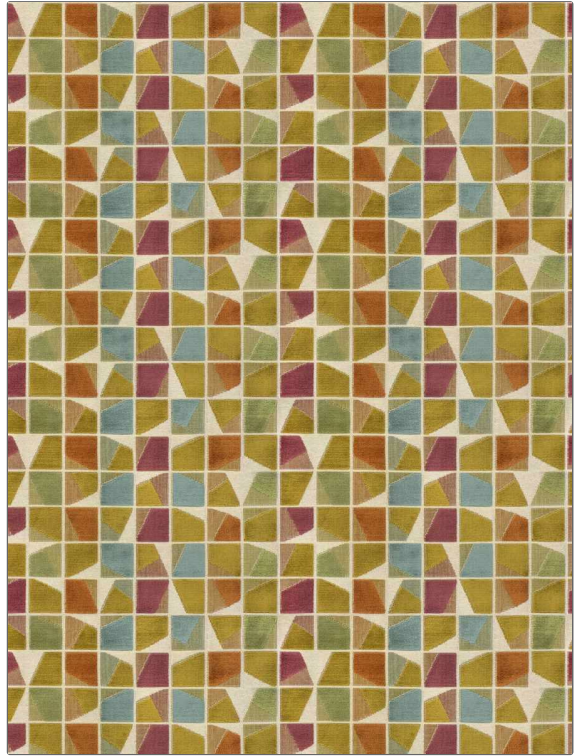

PATTERN Shattered Box
COLOR 04

BRAND	APPLICATION
Fabricut	Fabric
USES	CATEGORIES
Upholstery	Velvet / Grospoint, Wovens
COLORS	DESIGN TYPES
Burgundy, Multi-Color	Geometric, Contemporary / Modern
SCALE	DIRECTION SHOWN
Medium	Up the Bolt

WIDTH	VERTICAL REPEAT	HORIZONTAL REPEAT	CONTENT
54.00 in (137.16 cm)	10.78 in (27.38 cm)	13.78 in (35.00 cm)	49% Viscose, 49% Polyester, 2% Cotton
BACKING	FIRE CODES	DOUBLE RUBS	PRODUCT NUMBER
	UFAC Class I / NFPA 260	Exceeds 30,000 Double Rubs (Wyzenbeek Method)	1837004
COUNTRY	CLEANING CODES		
Belgium	S		