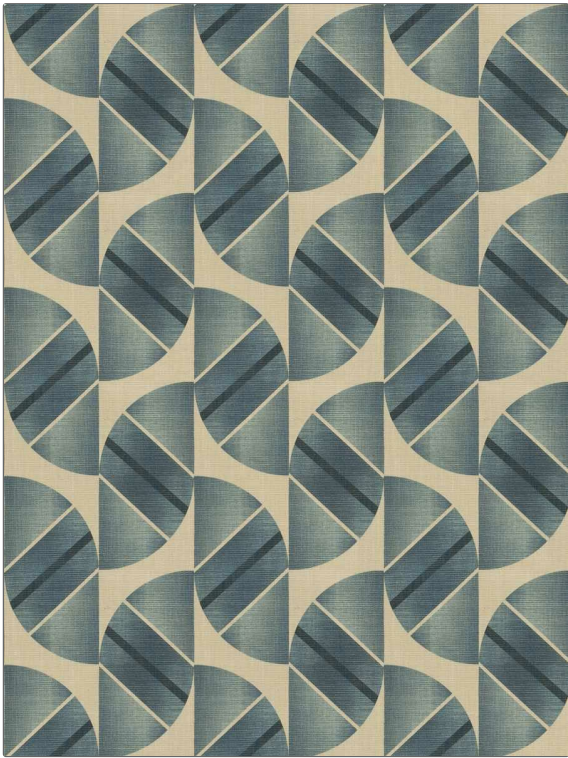

PATTERN	Alaia
COLOR	Rapid Blues
BRAND	APPLICATION
Fabricut	Fabric
USES	CATEGORIES
Bedding, Upholstery	Prints
BOOK	COLORS
Modern Home (4 Books) Rapid Blues	Blue
DESIGN TYPES	SCALE
Geometric, Contemporary / Modern, Abstract, Dots / Circles	Large
DIRECTION SHOWN	
Up the Bolt	

WIDTH	VERTICAL REPEAT	HORIZONTAL REPEAT	CONTENT
57.00 in (144.78 cm)	9.00 in (22.86 cm)	9.09 in (23.09 cm)	69% Polyester, 31% Jute
BACKING	FIRE CODES	DOUBLE RUBS	PRODUCT NUMBER
	UFAC Class I / NFPA 260	Exceeds 51,000 Double Rubs (Wyzenbeek Method)	1875002
DATE BOOKED	COUNTRY	CLEANING CODES	
07/2024	India	S	