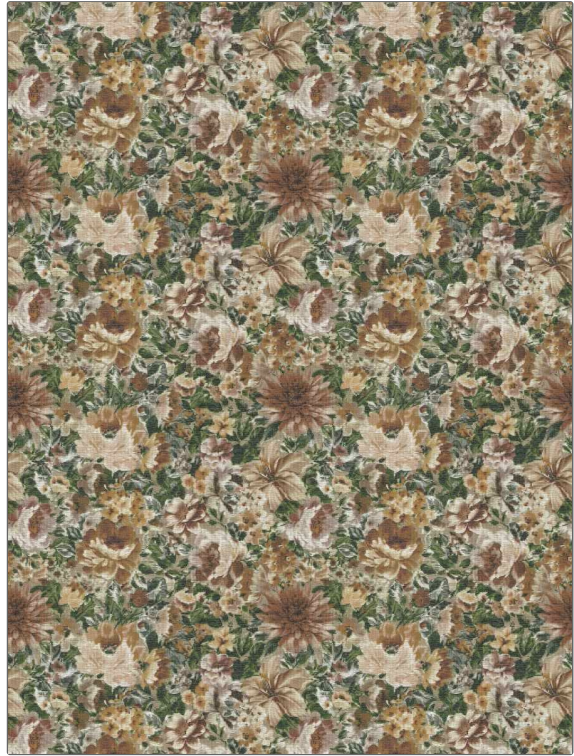

PATTERN Emeric
COLOR 03

BRAND	APPLICATION
Fabricut	Fabric
USES	CATEGORIES
Upholstery	Easy To Clean, Prints, Chenille, Eco / Environment Plus
COLORS	DESIGN TYPES
Gold, Green	Floral, Print Pattern
SCALE	RAILROADED
Large	Not Railroaded

WIDTH	FINISH	VERTICAL REPEAT	HORIZONTAL REPEAT
54.00 in (137.16 cm)	Soil & Stain Repellent Finish	21.50 in (54.61 cm)	27.00 in (68.58 cm)
CONTENT	BACKING	FIRE CODES	DOUBLE RUBS
76% Polyester, 13% Cotton, 11% Acrylic		UFAC Class I / NFPA 260	Exceeds 50,000 Double Rubs (Wyzenbeek Method)
PRODUCT NUMBER	COUNTRY	CLEANING CODES	
2122803	Turkey	S	