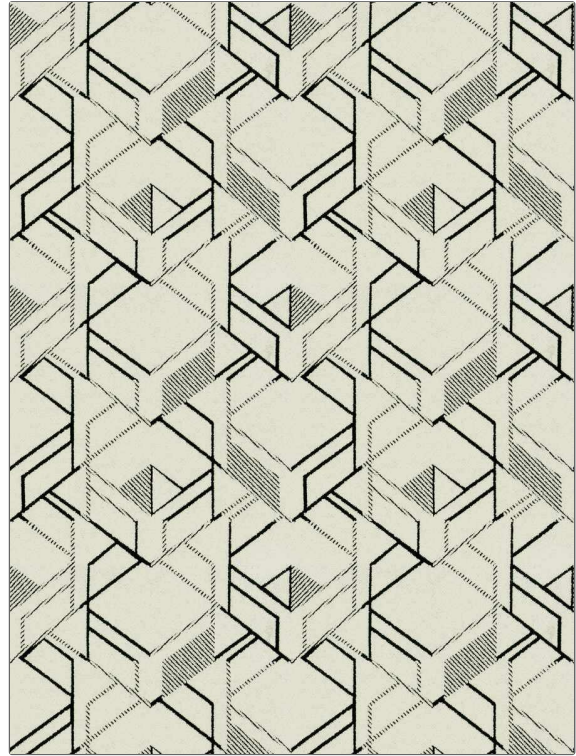

**PATTERN** **Marcelo**  
**COLOR** **Piano**

**BRAND**  
**Fabricut**

**APPLICATION**  
**Fabric**

**USES**  
**Upholstery**

**CATEGORIES**  
**Easy To Clean, Wovens, Eco / Environment Plus**

**COLORS**  
**Black, White**

**DESIGN TYPES**  
**Geometric, Contemporary / Modern**

**SCALE**  
**Large**

**RAILROADED**  
**Not Railroaded**

| WIDTH                            | FINISH                        | VERTICAL REPEAT         | HORIZONTAL REPEAT                             |
|----------------------------------|-------------------------------|-------------------------|-----------------------------------------------|
| 54.00 in (137.16 cm)             | Soil & Stain Repellent Finish | 13.50 in (34.29 cm)     | 13.50 in (34.29 cm)                           |
| CONTENT                          | BACKING                       | FIRE CODES              | DOUBLE RUBS                                   |
| 79% Polyester, 21% Polypropylene |                               | UFAC Class I / NFPA 260 | Exceeds 50,000 Double Rubs (Wyzenbeek Method) |
| PRODUCT NUMBER                   | COUNTRY                       | CLEANING CODES          |                                               |
| 2123301                          | Turkey                        | S                       |                                               |