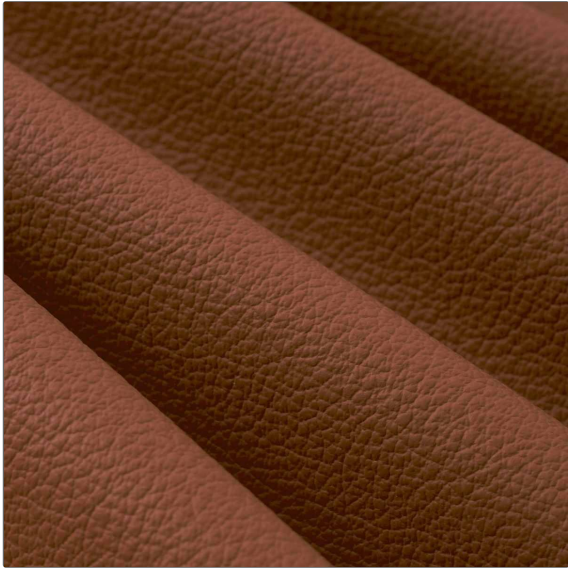

FABRICUT[®] Leather Product Details

PATTERN **Winston**
COLOR **Clay**

BRAND
Fabricut

APPLICATION
Leather

USES
Upholstery

CATEGORIES
Protected

COLLECTION
Fabricut Italian Leather

COLORS
Orange / Spice

DESIGN TYPES
Solid, Texture

VERTICAL REPEAT	HORIZONTAL REPEAT	CONTENT	FIRE CODES
0.00 in (0.00 cm)	0.00 in (0.00 cm)	100% Leather	Imo Ftpc Part 8 (Upholstery)
PRODUCT NUMBER	COUNTRY		
2149616	Italy		

ADDITIONAL PRODUCT NOTES