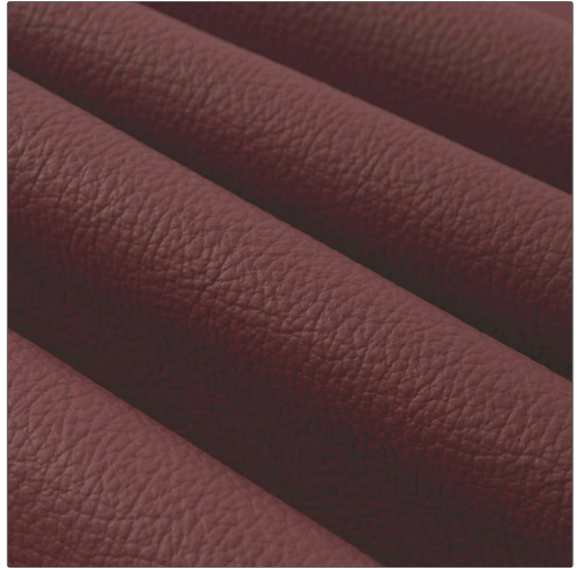

# FABRICUT<sup>®</sup> Leather Product Details

**PATTERN** Winston  
**COLOR** Brick

**BRAND**

**Fabricut**

**APPLICATION**

**Leather**

**USES**

**Upholstery**

**CATEGORIES**

**Protected**

**COLLECTION**

**Fabricut Italian Leather**

**COLORS**

**Red**

**DESIGN TYPES**

**Solid, Texture**

**VERTICAL REPEAT**

**0.00 in (0.00 cm)**

**HORIZONTAL REPEAT**

**0.00 in (0.00 cm)**

**CONTENT**

**100% Leather**

**FIRE CODES**

**Imo Ftpc Part 8 (Upholstery)**