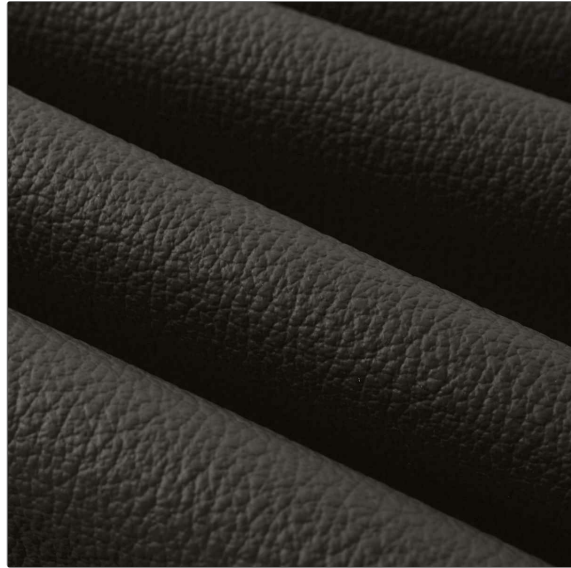

# FABRICUT<sup>®</sup> Leather Product Details

**PATTERN** Winston  
**COLOR** Graphite

**BRAND**

**Fabricut**

**APPLICATION**

**Leather**

**USES**

**Upholstery**

**CATEGORIES**

**Protected**

**COLLECTION**

**Fabricut Italian Leather**

**COLORS**

**Grey, Brown**

**DESIGN TYPES**

**Solid, Texture**

**VERTICAL REPEAT**

**0.00 in (0.00 cm)**

**HORIZONTAL REPEAT**

**0.00 in (0.00 cm)**

**CONTENT**

**100% Leather**

**FIRE CODES**

**Imo Ftpc Part 8 (Upholstery)**