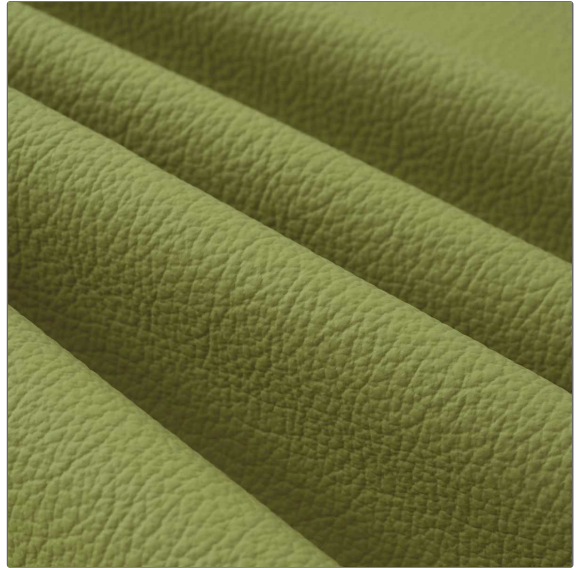

# FABRICUT<sup>®</sup> Leather Product Details

**PATTERN** Winston  
**COLOR** 136

**BRAND**

**Fabricut**

**APPLICATION**

**Leather**

**USES**

**Upholstery**

**CATEGORIES**

**Protected**

**COLORS**

**Light Green**

**DESIGN TYPES**

**Solid, Texture**

**VERTICAL REPEAT**

**0.00 in (0.00 cm)**

**HORIZONTAL REPEAT**

**0.00 in (0.00 cm)**

**CONTENT**

**100% Leather**

**FIRE CODES**

**Imo Ftpc Part 8 (Upholstery)**

**PRODUCT NUMBER**

**2149736**