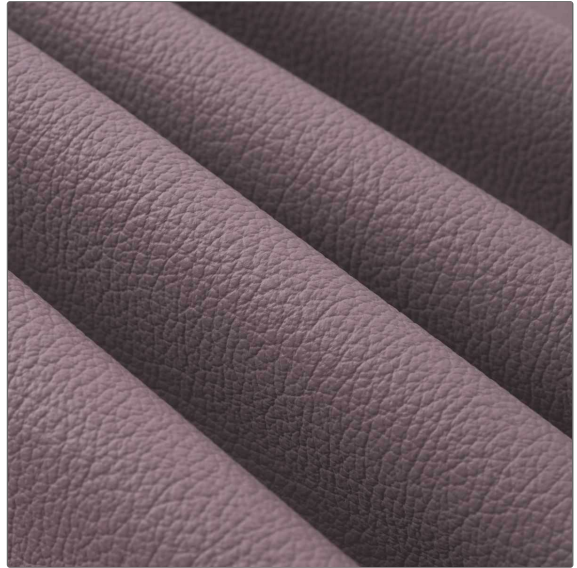

# FABRICUT<sup>®</sup> Leather Product Details

PATTERN **Winston**  
COLOR **149**

BRAND

**Fabricut**

APPLICATION

**Leather**

USES

**Upholstery**

CATEGORIES

**Protected**

COLORS

**Lavender / Purple**

DESIGN TYPES

**Solid, Texture**

VERTICAL REPEAT

**0.00 in (0.00 cm)**

HORIZONTAL REPEAT

**0.00 in (0.00 cm)**

CONTENT

**100% Leather**

FIRE CODES

**Imo Ftpc Part 8 (Upholstery)**

PRODUCT NUMBER

**2149749**