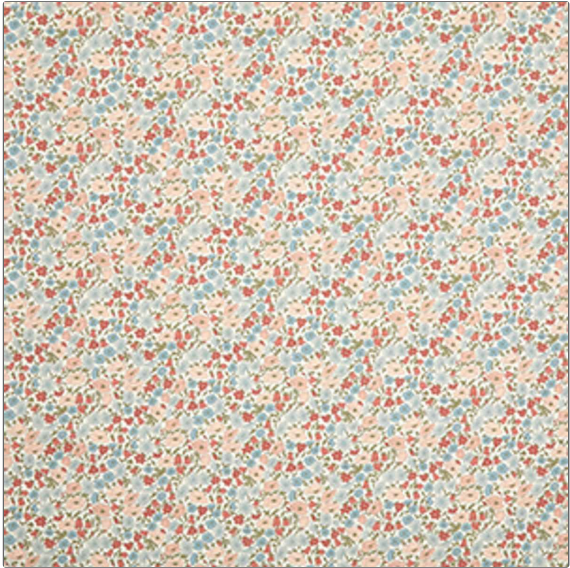

PATTERN Poppy Meadowfield Co
COLOR Lacquer

BRAND	APPLICATION
Liberty of London	Fabric
USES	CATEGORIES
Bedding, Drapery, Multipurpose, Upholstery	Prints
BOOK	COLORS
LOL House Florals	Red
DESIGN TYPES	SCALE
Floral, Print Pattern	Medium
RAILROADED	
Not Railroaded	

WIDTH	VERTICAL REPEAT	HORIZONTAL REPEAT	CONTENT
53.00 in (134.62 cm)	8.90 in (22.61 cm)	13.40 in (34.04 cm)	100% Cotton
BACKING	FIRE CODES	DOUBLE RUBS	PRODUCT NUMBER
	UFAC Class I / NFPA 260	Exceeds 12,000 Double Rubs	2206403
DATE BOOKED	COUNTRY	CLEANING CODES	
06/2024	Spain	S	