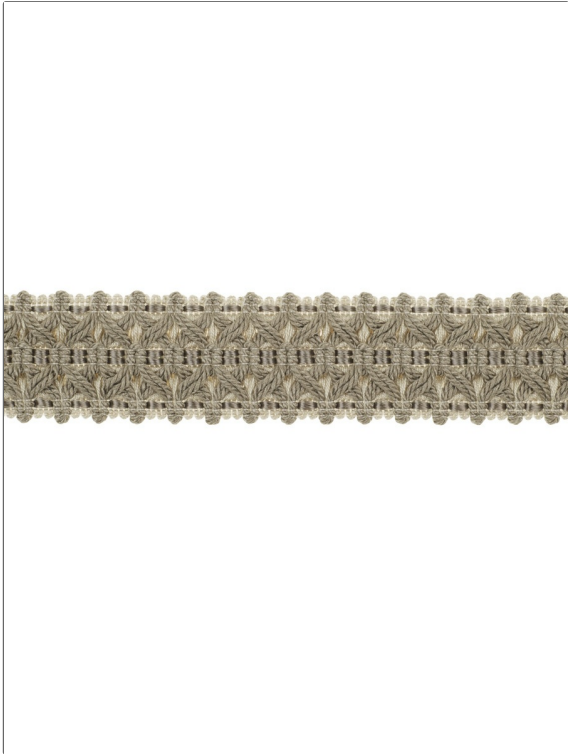

# FABRICUT<sup>®</sup> Trimming Product Details

**PATTERN** Turlington  
**COLOR** 14

**BRAND**  
**Fabricut**

**APPLICATION**  
**Trimming**

**USES**  
**Bedding, Window, Accessories, Furniture**

**CATEGORIES**  
**Braids / Borders / Tape**

**COLORS**  
**Linen**

**DESIGN TYPES**  
**Ogee, Diamond**

WIDTH	VERTICAL REPEAT	HORIZONTAL REPEAT	CONTENT
1.50 in (3.81 cm)	0.00 in (0.00 cm)	0.00 in (0.00 cm)	58% Viscose, 36% Rayon, 6% Nylon
PRODUCT NUMBER	COUNTRY		
2687701	China		

**ADDITIONAL PRODUCT NOTES**

Exclusive Pattern, Border / Braid / Tape, Width: 1.50 In