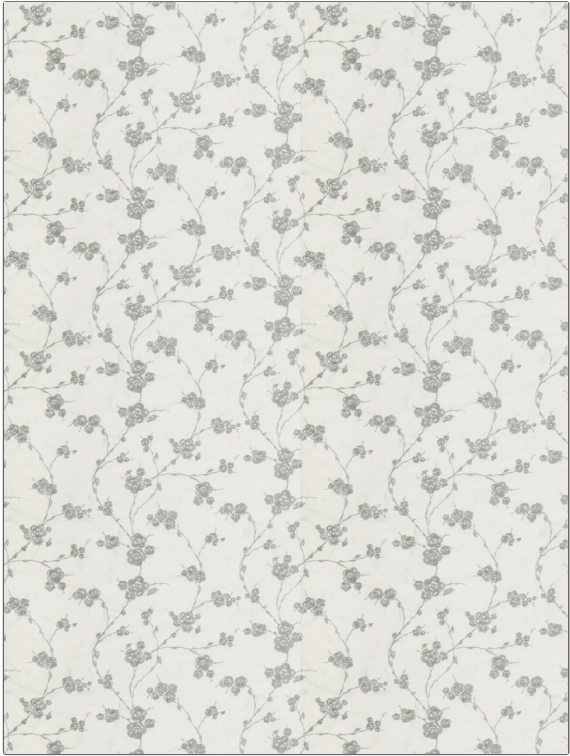

Fabric Product Details

PATTERN Reeves Floral
COLOR Porcelain

BRAND
Fabricut

APPLICATION
Fabric

USES
Bedding, Drapery

CATEGORIES
Silk

COLORS
Light Blue

DESIGN TYPES
Embroidery, Floral

SCALE
Medium

RAILROADED
Not Railroaded

WIDTH	VERTICAL REPEAT	HORIZONTAL REPEAT	CONTENT
50.00 in (127.00 cm)	15.00 in (38.10 cm)	26.00 in (66.04 cm)	100% Silk, Embroidery: 100% Viscose
BACKING	PRODUCT NUMBER	COUNTRY	CLEANING CODES
	0027201	India	S