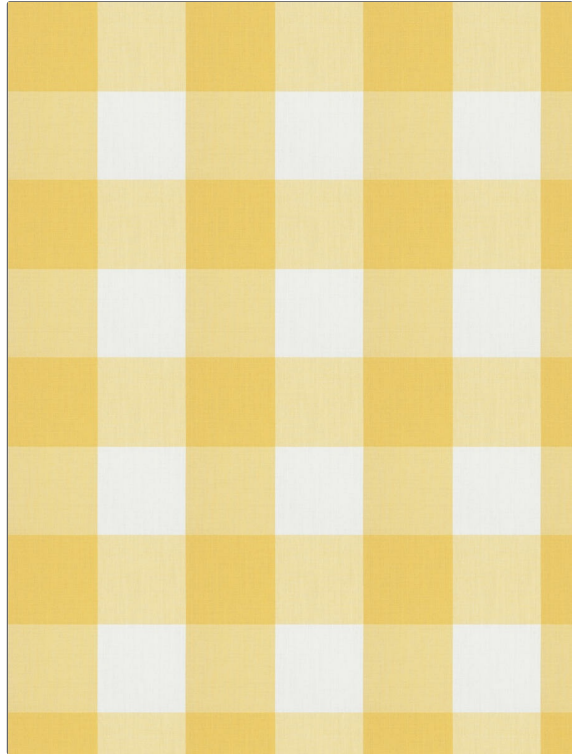

Fabric Product Details

PATTERN	Camping Check
COLOR	Lemon
BRAND	APPLICATION
Fabricut	Fabric
USES	CATEGORIES
Bedding, Drapery, Multipurpose, Upholstery	Outdoor, Easy To Clean, Wovens
BOOK	COLORS
Clean & Classic ID / OD Chks & Stripes	Yellow
DESIGN TYPES	SCALE
Check / Plaid	Large
RAILROADED	
Not Railroaded	

WIDTH	FINISH	VERTICAL REPEAT	HORIZONTAL REPEAT
54.00 in (137.16 cm)	Water Repellent Finish	7.87 in (19.99 cm)	8.50 in (21.59 cm)
CONTENT	BACKING	FIRE CODES	DOUBLE RUBS
100% Polyester		UFAC Class I	Exceeds 425,000 Double Rubs (Wyzenbeek Method)
PRODUCT NUMBER	DATE BOOKED	COUNTRY	CLEANING CODES
0277814	02/2019	Taiwan	WS