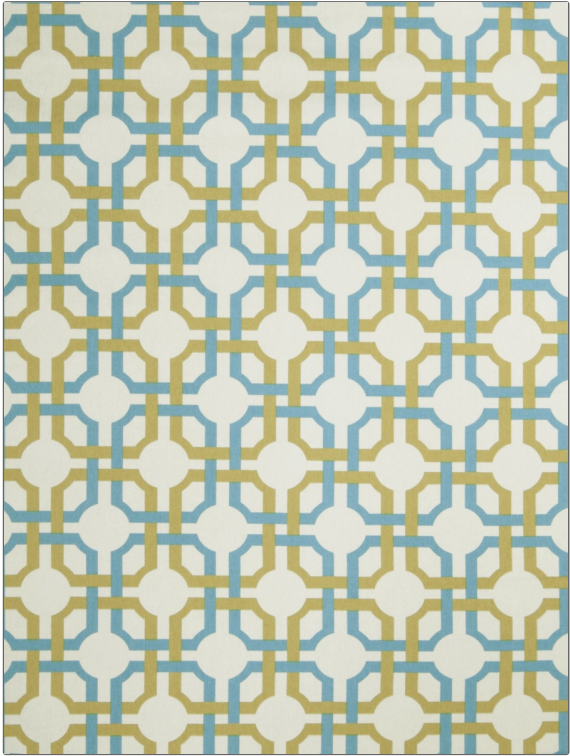

PATTERN Point Blank
COLOR Spa

BRAND
 Fabricut

APPLICATION
 Fabric

USES
 Bedding, Drapery,
 Multipurpose

CATEGORIES
 Prints

COLORS
 Aqua / Teal

DESIGN TYPES
 Geometric, Lattice /
 Fretwork, Print Pattern

DIRECTION SHOWN
 Up the Bolt

WIDTH	FINISH	VERTICAL REPEAT	HORIZONTAL REPEAT
54.00 in (137.16 cm)	Soil & Stain Repellent Finish	6.00 in (15.24 cm)	5.50 in (13.97 cm)
CONTENT	BACKING	FIRE CODES	DOUBLE RUBS
100% Cotton		UFAC Class I	Exceeds 64,000 Double Rubs (Wyzenbeek Method)
PRODUCT NUMBER	COUNTRY	CLEANING CODES	
2965801	Printed In USA	S	