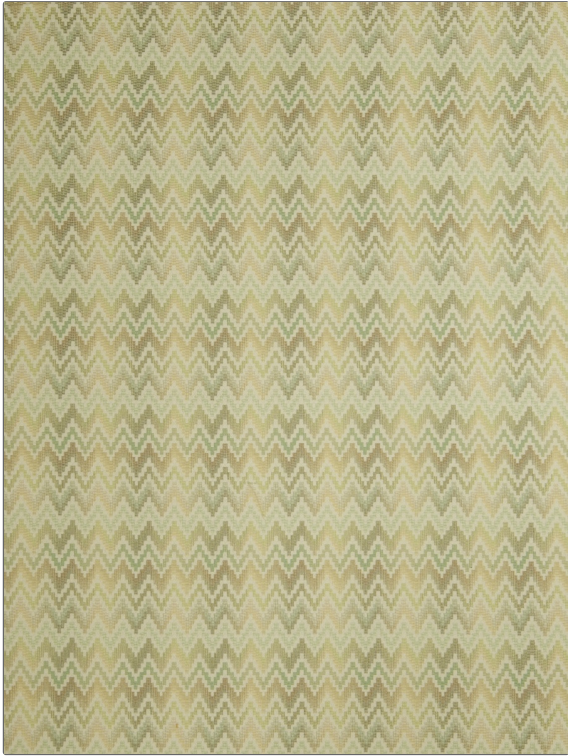

PATTERN	Dr Strangelove
COLOR	Jade

BRAND	APPLICATION
Fabricut	Fabric
USES	CATEGORIES
Bedding, Drapery, Multipurpose, Upholstery	Wovens
COLORS	DESIGN TYPES
Green	Flamestitch
SCALE	DIRECTION SHOWN
Small	Up the Bolt

WIDTH	VERTICAL REPEAT	HORIZONTAL REPEAT	CONTENT
56.00 in (142.24 cm)	6.00 in (15.24 cm)	3.70 in (9.40 cm)	100% Polyester
BACKING	FIRE CODES	DOUBLE RUBS	PRODUCT NUMBER
	UFAC Class I	Exceeds 18,000 Double Rubs (Wyzenbeek Method)	2977501
COUNTRY	CLEANING CODES		
China	S		