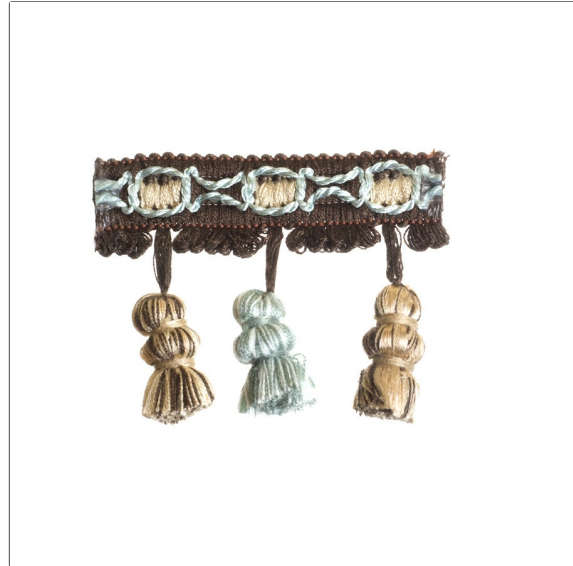

FABRICUT[®] Trimming Product Details

PATTERN Tatyana
COLOR 10

BRAND

Fabricut

USES

**Bedding, Window,
Accessories**

COLORS

**Light Blue, Brown, Beige,
Taupe / Tan, Linen, Aqua /
Teal, Off White / Ivory**

APPLICATION

Trimming

CATEGORIES

Tassel / Onion / Ball Fringe

VERTICAL REPEAT

0.00 in (0.00 cm)

HORIZONTAL REPEAT

0.00 in (0.00 cm)

ADDITIONAL PRODUCT NOTES

Exclusive Pattern, Tassel Fringe, Header Width: 1.00 In, Total Length: 2.50 In