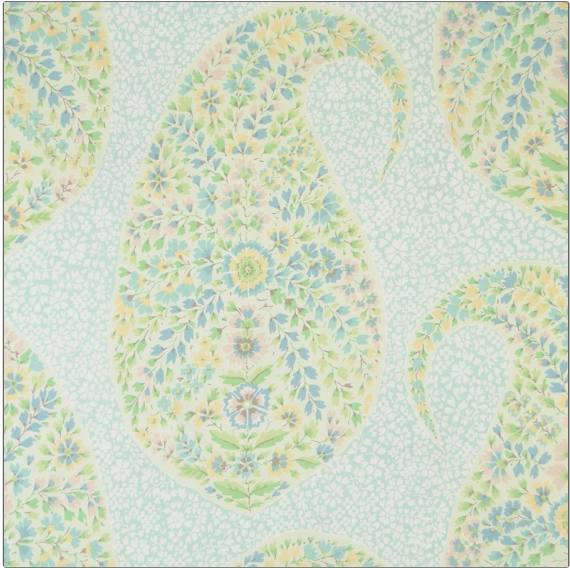

PATTERN Mosaic Paisley
COLOR Porcelain

BRAND	APPLICATION
Fabricut	Fabric
USES	CATEGORIES
Bedding, Drapery, Multipurpose	Prints
COLORS	DESIGN TYPES
Yellow, Aqua / Teal, Light Green	Paisley
SCALE	RAILROADED
Large	Not Railroaded

WIDTH	VERTICAL REPEAT	HORIZONTAL REPEAT	CONTENT
54.00 in (137.16 cm)	24.00 in (60.96 cm)	27.00 in (68.58 cm)	100% Cotton
BACKING	PRODUCT NUMBER	COUNTRY	CLEANING CODES
	3173701	United Kingdom	S

ADDITIONAL PRODUCT NOTES

Half Drop Repeat, Exclusive Pattern