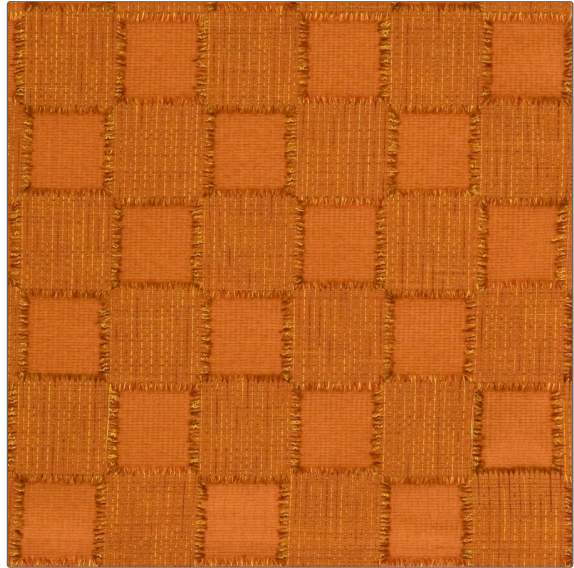

PATTERN	Syreeta
COLOR	Clay

BRAND	APPLICATION
Fabricut	Fabric
USES	CATEGORIES
Bedding, Drapery	Taffeta
COLORS	DESIGN TYPES
Orange / Spice	Geometric, Novelty, Check / Plaid, Contemporary / Modern
SCALE	RAILROADED
Small	Not Railroaded

WIDTH	VERTICAL REPEAT	HORIZONTAL REPEAT	CONTENT
54.00 in (137.16 cm)	4.00 in (10.16 cm)	4.00 in (10.16 cm)	78% Polyester 22% Rayon
BACKING	PRODUCT NUMBER	COUNTRY	CLEANING CODES
	3256904	Thailand	S