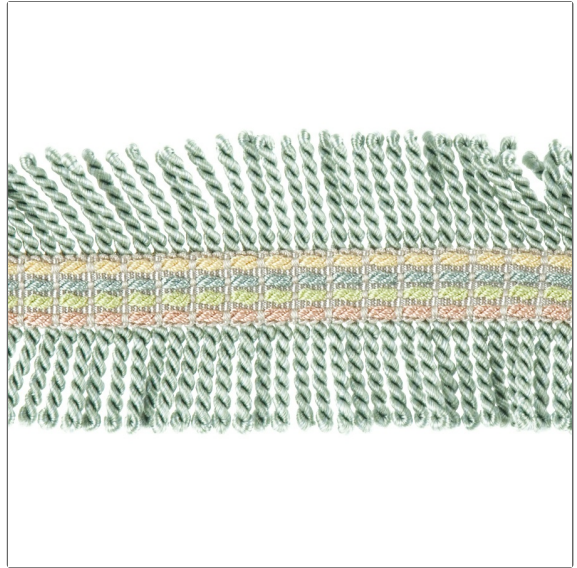

FABRICUT[®] Trimming Product Details

PATTERN Shinzan
COLOR Dream

BRAND

Fabricut

USES

Accessories, Furniture

COLORS

Lavender / Purple, Light Blue, Beige, Aqua / Teal, Light Green

APPLICATION

Trimming

CATEGORIES

Bullion / Furniture Fringe

VERTICAL REPEAT

0.00 in (0.00 cm)

HORIZONTAL REPEAT

0.00 in (0.00 cm)

ADDITIONAL PRODUCT NOTES

Exclusive Pattern, Bullion, Total Length: 2.25 In