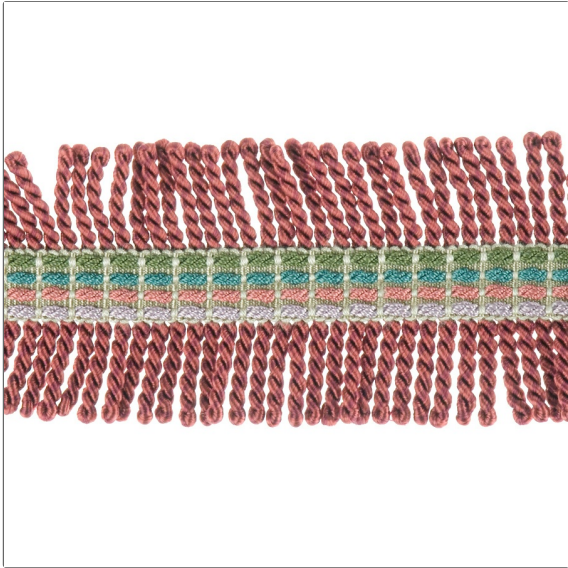

FABRICUT[®] Trimming Product Details

PATTERN Shinzan
COLOR Gems

BRAND
 Fabricut

APPLICATION
 Trimming

USES
 Accessories, Furniture

CATEGORIES
 Bullion / Furniture Fringe

COLORS
 Lavender / Purple, Beige,
 Green, Aqua / Teal, Coral /
 Peach, Pink

VERTICAL REPEAT	HORIZONTAL REPEAT	CONTENT	PRODUCT NUMBER
0.00 in (0.00 cm)	0.00 in (0.00 cm)	51% Rayon 49% Polyester	3262806
COUNTRY	CLEANING CODES		
China	S		

ADDITIONAL PRODUCT NOTES
 Exclusive Pattern, Bullion, Total Length: 2.25 In