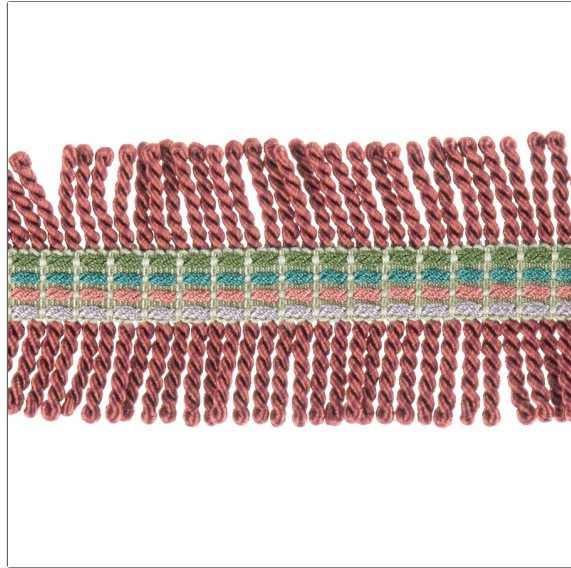

FABRICUT[®] Trimming Product Details

PATTERN Shinzan
COLOR 25

BRAND

Fabricut

USES

Accessories, Furniture

COLORS

**Lavender / Purple, Beige,
Green, Aqua / Teal, Coral /
Peach, Pink**

APPLICATION

Trimming

CATEGORIES

Bullion / Furniture Fringe

VERTICAL REPEAT

0.00 in (0.00 cm)

HORIZONTAL REPEAT

0.00 in (0.00 cm)

CONTENT

51% Rayon 49% Polyester

PRODUCT NUMBER

3262906

COUNTRY

China

CLEANING CODES

S

ADDITIONAL PRODUCT NOTES

Exclusive Pattern, Bullion, Total Length: 2.25 In