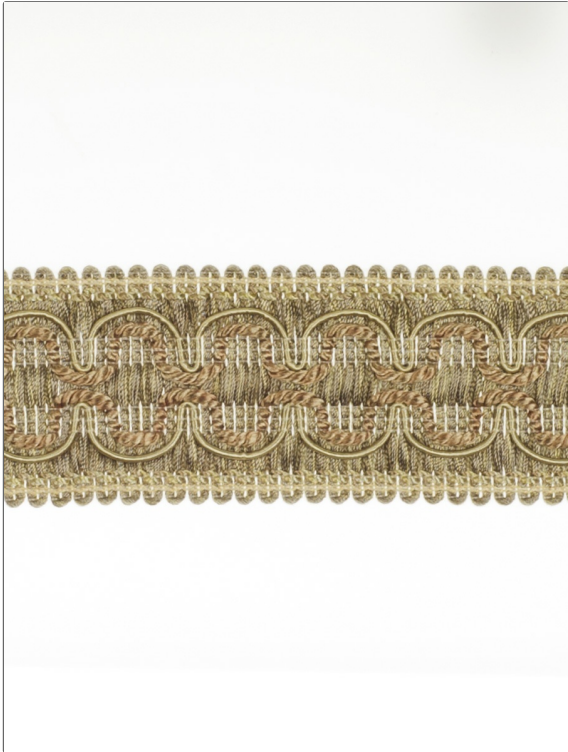

# FABRICUT<sup>®</sup> Trimming Product Details

**PATTERN** Beach House  
**COLOR** Desert

**BRAND**  
**Fabricut**

**APPLICATION**  
**Trimming**

**USES**  
**Bedding, Window, Accessories, Furniture**

**CATEGORIES**  
**Braids / Borders / Tape**

**COLORS**  
**Taupe / Tan, Linen**

WIDTH	VERTICAL REPEAT	HORIZONTAL REPEAT	CONTENT
2.00 in (5.08 cm)	0.00 in (0.00 cm)	0.00 in (0.00 cm)	56% Acetate, 16% Acrylic, 5% Polyamide, 23% Polyester
PRODUCT NUMBER	COUNTRY		
3961715	Turkey		

**ADDITIONAL PRODUCT NOTES**

Border / Braid / Tape, Width: 2.00 In