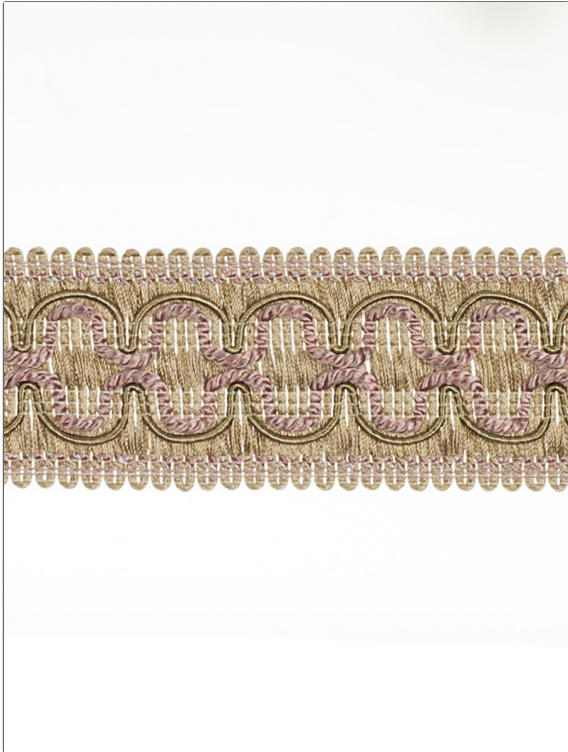

FABRICUT[®] Trimming Product Details

PATTERN Beach House
COLOR Light Amethyst

BRAND
 Fabricut
APPLICATION
 Trimming

USES
 Bedding, Window, Accessories, Furniture
CATEGORIES
 Braids / Borders / Tape

COLORS
 Lavender / Purple

WIDTH	VERTICAL REPEAT	HORIZONTAL REPEAT	CONTENT
2.00 in (5.08 cm)	0.00 in (0.00 cm)	0.00 in (0.00 cm)	56% Acetate, 16% Acrylic, 5% Polyamide, 23% Polyester
PRODUCT NUMBER	COUNTRY		
3961726	Turkey		

ADDITIONAL PRODUCT NOTES
 Border / Braid / Tape, Width: 2.00 In