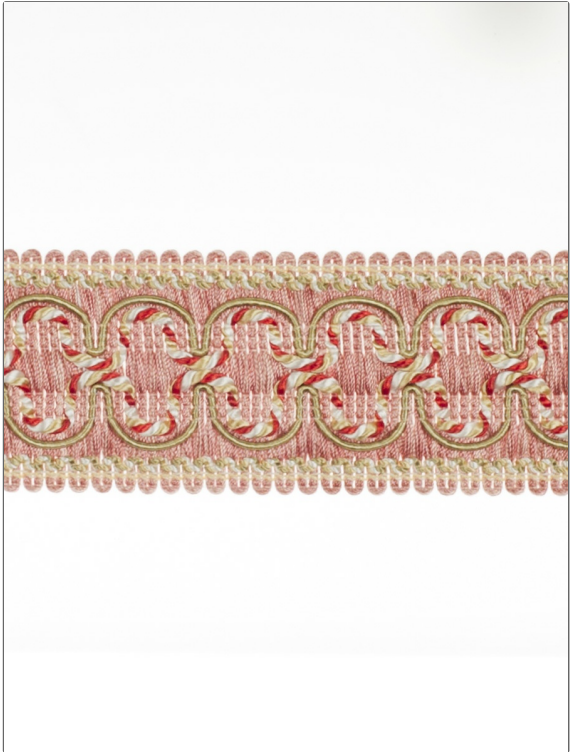

# FABRICUT<sup>®</sup> Trimming Product Details

**PATTERN** Beach House  
**COLOR** Watermelon

**BRAND**  
 Fabricut  
**APPLICATION**  
 Trimming

**USES**  
 Bedding, Window, Accessories, Furniture  
**CATEGORIES**  
 Braids / Borders / Tape

**COLORS**  
 Pink

WIDTH	VERTICAL REPEAT	HORIZONTAL REPEAT	CONTENT
2.00 in (5.08 cm)	0.00 in (0.00 cm)	0.00 in (0.00 cm)	56% Acetate, 16% Acrylic, 5% Polyamide, 23% Polyester
PRODUCT NUMBER	COUNTRY		
3961732	Turkey		

**ADDITIONAL PRODUCT NOTES**  
 Border / Braid / Tape, Width: 2.00 In