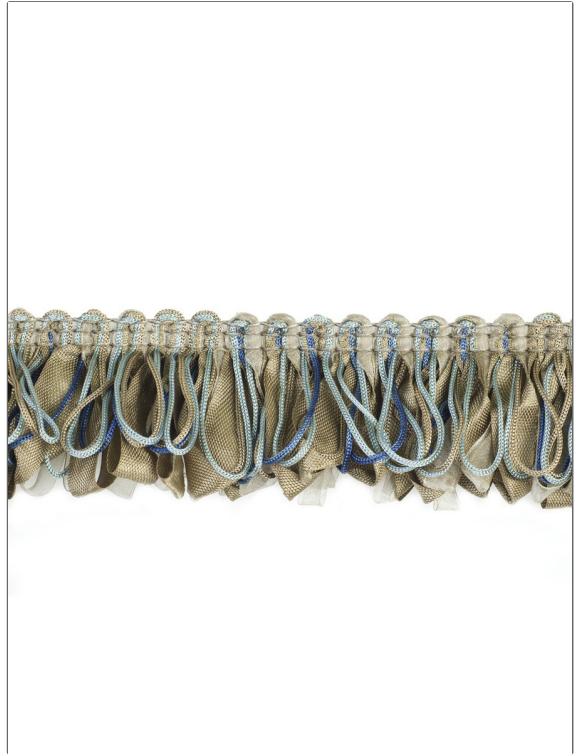

# FABRICUT<sup>®</sup> Trimming Product Details

**PATTERN** Truffles  
**COLOR** Capri

**BRAND**

**Fabricut**

**APPLICATION**

**Trimming**

**USES**

**Accessories, Furniture**

**CATEGORIES**

**Loop Fringe**

**COLORS**

**Blue**

**VERTICAL REPEAT**

**0.00 in (0.00 cm)**

**HORIZONTAL REPEAT**

**0.00 in (0.00 cm)**

**CONTENT**

**49% Acetate, 47%  
Polyester, 3% Acrylic, 1%  
Polyamide**

**PRODUCT NUMBER**

**3962103**

**COUNTRY**

**Turkey**

**ADDITIONAL PRODUCT NOTES**

**Loop Fringe, Total Length: 2.25 In**