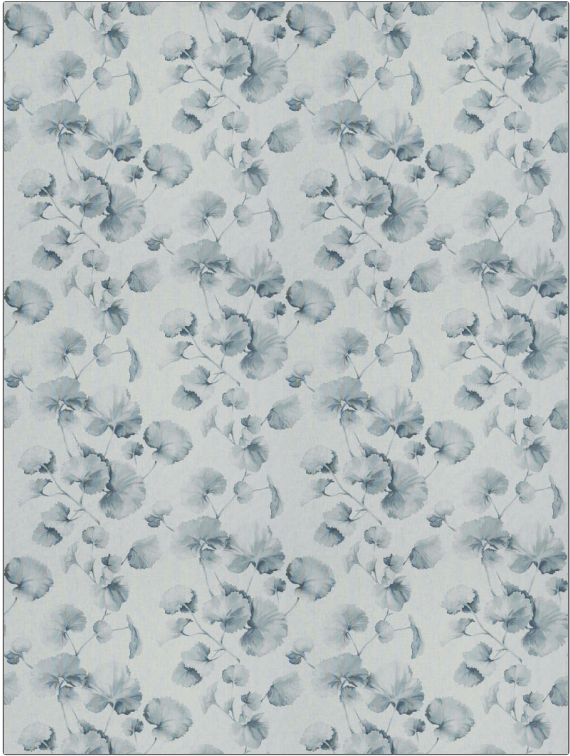

Fabric Product Details

PATTERN **Inkwash**
COLOR **Delft**

BRAND	APPLICATION
Fabricut	Fabric
USES	CATEGORIES
Bedding, Drapery, Multipurpose	Prints, Prints, Linen, Linen
BOOK	COLORS
Kendall Wilkinson Vignettes (3 Books) Coastline	Blue
DESIGN TYPES	SCALE
Asian, Leaves, Print Pattern	Large
RAILROADED	
Not Railroaded	

WIDTH	VERTICAL REPEAT	HORIZONTAL REPEAT	CONTENT
54.00 in (137.16 cm)	27.00 in (68.58 cm)	27.00 in (68.58 cm)	100% Linen
FIRE CODES	DOUBLE RUBS	PRODUCT NUMBER	DATE BOOKED
Cal Tb 117-2013, UFAC Class I / NFPA 260	Exceeds 9,000 Double Rubs (Wyzenbeek Method)	0422204	07/2019
COUNTRY	CLEANING CODES		
China	S		