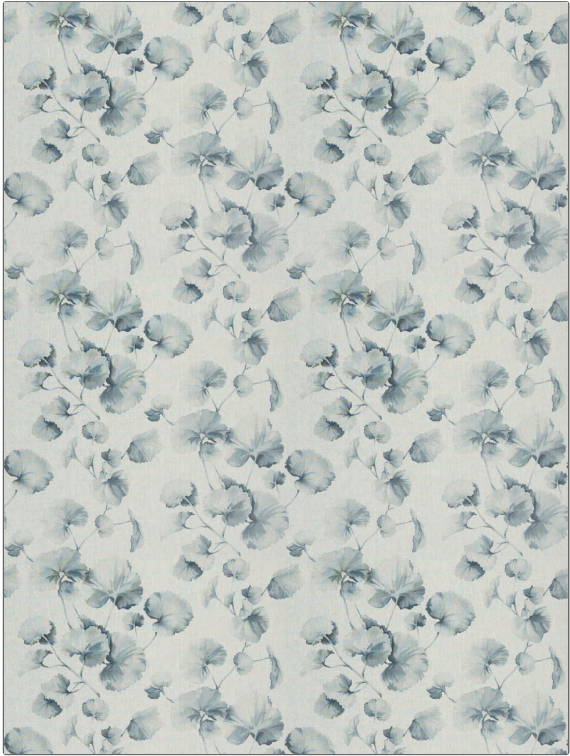

Fabric Product Details

PATTERN Inkwash
COLOR Azure

BRAND	APPLICATION
Fabricut	Fabric
USES	CATEGORIES
Bedding, Drapery, Multipurpose	Prints, Prints, Linen, Linen
BOOK	COLORS
Kendall Wilkinson Vignettes (3 Books) Coastline	Blue, Aqua / Teal
DESIGN TYPES	SCALE
Asian, Leaves, Print Pattern	Large
RAILROADED	
Not Railroaded	

WIDTH	VERTICAL REPEAT	HORIZONTAL REPEAT	CONTENT
54.00 in (137.16 cm)	27.00 in (68.58 cm)	27.00 in (68.58 cm)	100% Linen
FIRE CODES	DOUBLE RUBS	PRODUCT NUMBER	DATE BOOKED
Cal Tb 117-2013, UFAC Class I / NFPA 260	Exceeds 9,000 Double Rubs (Wyzenbeek Method)	0422205	07/2019
COUNTRY	CLEANING CODES		
China	S		