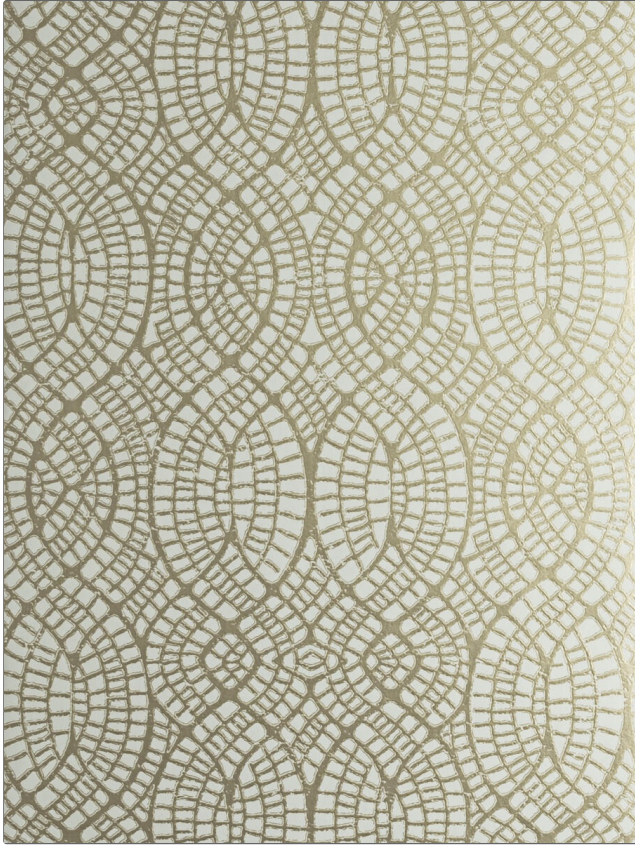

# FABRICUT Wallcovering Product Details

**PATTERN** 50276W Wedgeport  
**COLOR** Champagne Gold 02

<b>BRAND</b>	<b>APPLICATION</b>
<b>Fabricut</b>	<b>Wallcovering</b>
<b>CATEGORIES</b>	<b>BOOK</b>
<b>Vinyls, Wallpaper</b>	<b>Modern Subtleties Wallcovering</b>
<b>COLORS</b>	<b>DESIGN TYPES</b>
<b>Metallic, Gold</b>	<b>Contemporary / Modern, Diamond / Ogee</b>
<b>SCALE</b>	
<b>Medium</b>	

<b>WIDTH</b>	<b>FINISH</b>	<b>VERTICAL REPEAT</b>	<b>HORIZONTAL REPEAT</b>
20.87 in (53.01 cm)	Side Match	25.20 in (64.01 cm)	20.87 in (53.01 cm)
<b>CONTENT</b>	<b>FIRE CODES</b>	<b>PRODUCT NUMBER</b>	<b>DATE BOOKED</b>
100% Nonwoven	Passes ASTM-E84, Ce Mark Certified, Passes EN15102	0437502	07/2019
<b>COUNTRY</b>	<b>CLEANING CODES</b>		
China	SPONGEABLE		