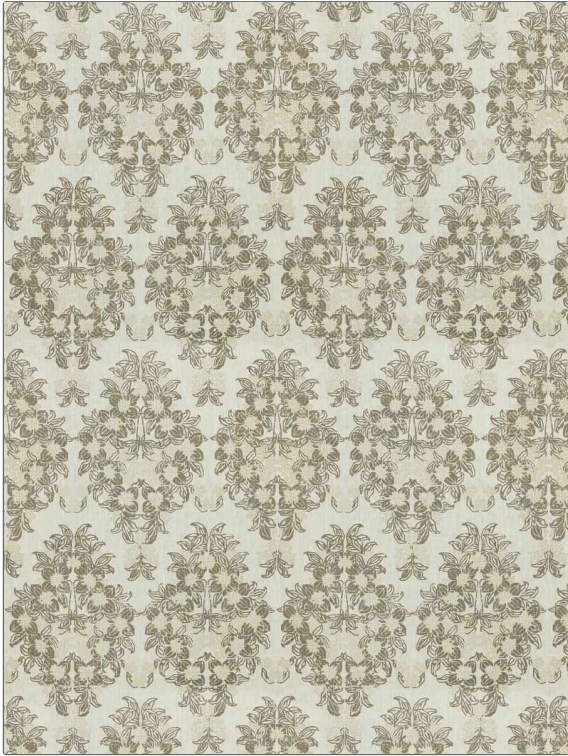

**PATTERN** Fresh Floral  
**COLOR** Stone

**BRAND**  
**Fabricut**

**APPLICATION**  
**Fabric**

**USES**  
**Bedding, Drapery**

**CATEGORIES**  
**Prints**

**BOOK**  
**Natural Home Cottonwood**

**COLORS**  
**Grey, Metallic, Gold**

**DESIGN TYPES**  
**Floral, Tropical / Botanical, Medallion, Contemporary / Modern**

**SCALE**  
**Large**

**RAILROADED**  
**Not Railroaded**

<b>WIDTH</b> 52.00 in (132.08 cm)	<b>VERTICAL REPEAT</b> 33.00 in (83.82 cm)	<b>HORIZONTAL REPEAT</b> 26.00 in (66.04 cm)	<b>CONTENT</b> 100% Linen
<b>BACKING</b>	<b>PRODUCT NUMBER</b> 4522502	<b>DATE BOOKED</b> 09/2021	<b>COUNTRY</b> India
<b>CLEANING CODES</b> S			