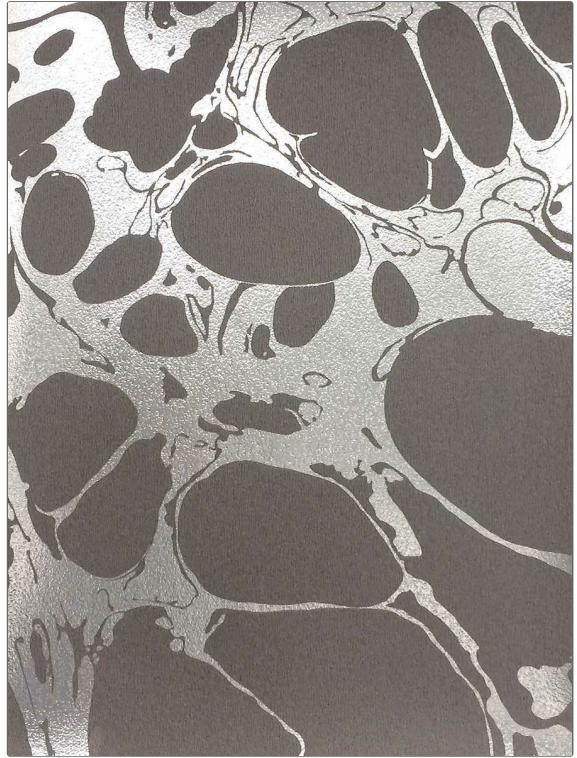

# Wallcovering Product Details

**PATTERN** 50306W Livia  
**COLOR** Mercury

**BRAND**

**Fabricut**

**APPLICATION**

**Wallcovering**

**CATEGORIES**

**ASTM-E84**

**COLORS**

**Taupe / Tan, Metallic**

**DESIGN TYPES**

**Geometric / Abstract,  
 Novelty, Contemporary /  
 Modern**

**SCALE**

**Large**

**WIDTH**

**51.00 in (129.54 cm)**

**VERTICAL REPEAT**

**31.50 in (80.01 cm)**

**HORIZONTAL REPEAT**

**0.00 in (0.00 cm)**

**CONTENT**

**100% Polyester**

**BACKING**

**Untrimmed, Nonwoven  
 Backing**