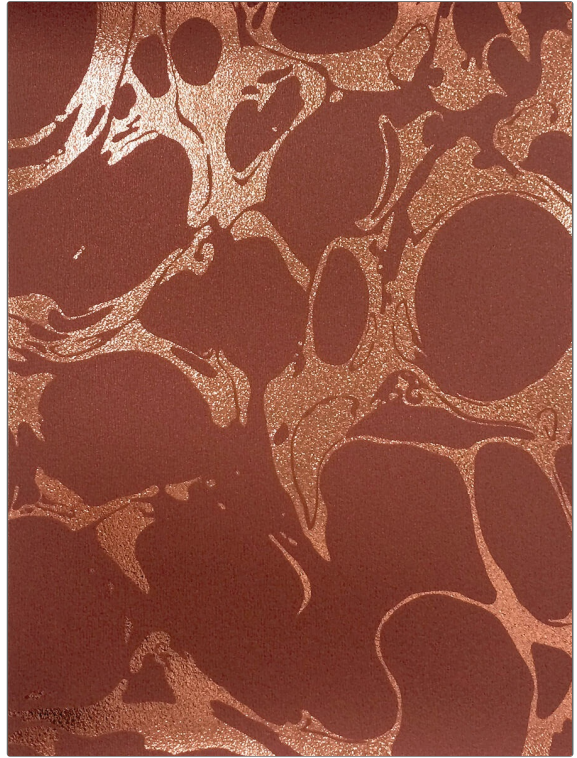

Wallcovering Product Details

PATTERN 50306W Livia
COLOR Lava

BRAND
Fabricut

APPLICATION
Wallcovering

CATEGORIES
ASTM-E84

COLORS
Metallic, Red, Burgundy

DESIGN TYPES
**Geometric / Abstract,
 Novelty, Contemporary /
 Modern**

SCALE
Large

WIDTH	VERTICAL REPEAT	HORIZONTAL REPEAT	CONTENT
51.00 in (129.54 cm)	31.50 in (80.01 cm)	0.00 in (0.00 cm)	100% Polyester
BACKING	FIRE CODES	PRODUCT NUMBER	COUNTRY
Untrimmed	Passes ASTM-E84, Ce Mark Certified, Imo BV0062	4591705	United Kingdom